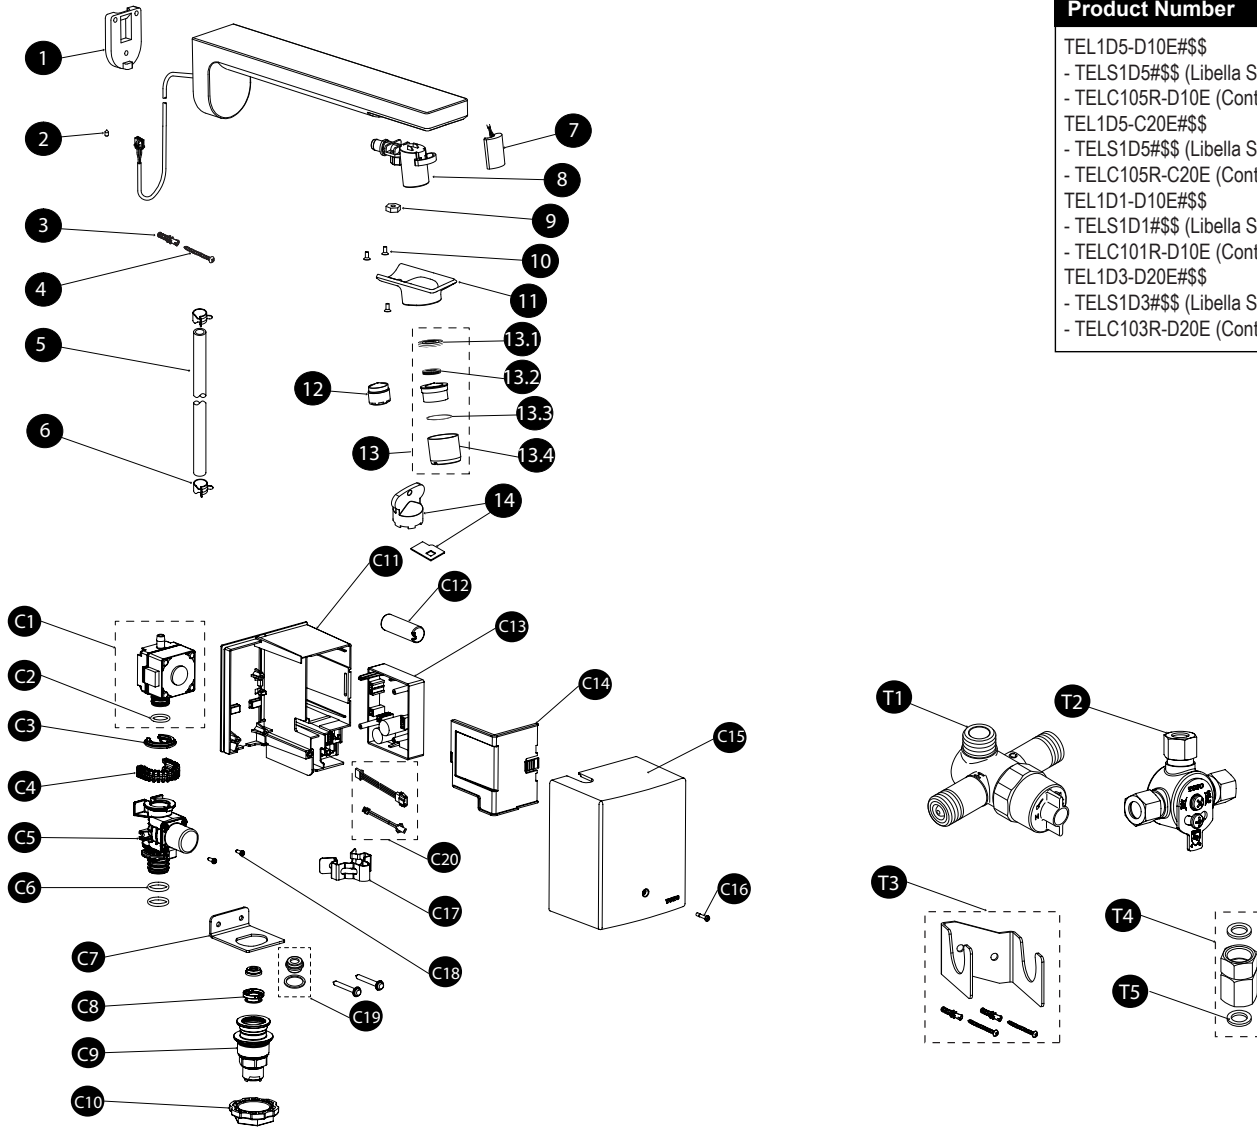

TEL1D* Series

Sensor Faucet, Libella™ Wall-Mount M Spout EcoPower® Self Generation System

Product Number

- TEL1D5-D10E#\$\$
- TELS1D5#\$\$ (Libella Spout)
- TELC105R-D10E (Controller)
- TEL1D5-C20E#\$\$
- TELS1D5R#\$\$ (Libella Spout)
- TELC105R-C20E (Controller)
- TEL1D1-D10E#\$\$
- TELS1D1#\$\$ (Libella Spout)
- TELC101R-D10E (Controller)
- TEL1D3-D20E#\$\$
- TELS1D3#\$\$ (Libella Spout)
- TELC103R-D20E (Controller)

Item	Part	Description
All Models		
1	THP3181	Bracket, Wall Mount, Libella
2	THP3182	Set Screw
3	THP3183	Anchor(1 pc)
4	THP3184	Screw (1 pc)
5	THP3152	Hose
6	THP3153	Clip (1 pc)
7	THP3155	Sensor
8	THP3174	Aerator housing
9	THP3175	Nut
10	THP3176	Screw (1 pc)
11	THP3178#CP	Cover, nozzle area
12	THP3177	Aerator (1.0 gpm)
	THP3124	Aerator (0.5 gpm)
	THP3311	Aerator (0.35gpm)
13	THP3304#CP	Aerator Kit, (0.35 gpm)
13.1	THP3302	Fastener (0.35gpm)
13.2	THP5100	Gasket
13.3	THP3242	O-Ring
13.4	THP3299#CP	Housing (0.35 gpm)
14	THP3179	Aerator Removal Key (1.0 gpm/0.5 gpm)
	THP3305	Aerator Removal Key (0.35 gpm)
C1	TH559EDV562	Generator for TELC105-D10E, TELC105-C20E
	TH559EDV462	Generator for TELC101-D10E
	THP3275	Generator for TELC103-D20E
C2	THP3132	O-ring (1 pc)