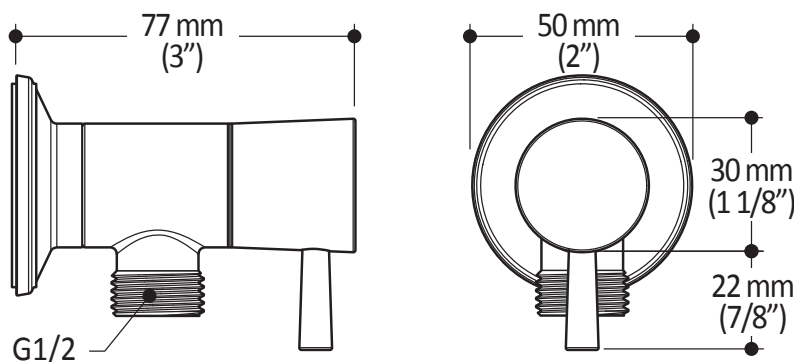

Important: Dimensions are approximated and are subject to changes. Please refer to the installation instructions.

ONCE UPON A TIME...WATER®

1355, 2nd Street, Industrial Park
Sainte-Marie (Québec)
Canada G6E 1G9

T 418-387-9090
1-877-GO-KALIA (1-87- 465-2542)
F 418 387-9089

KaliaStyle.com