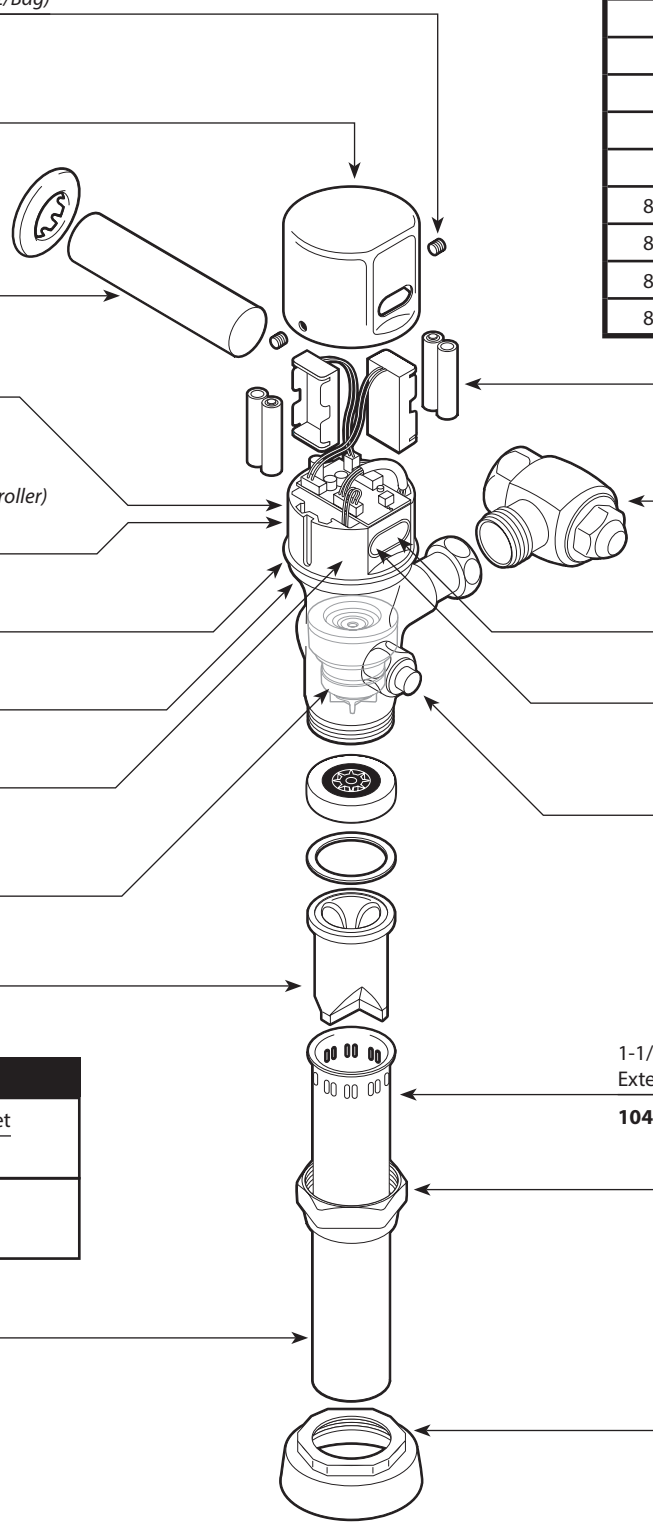

Flush Tube Support Wall Bracket

104516

Trap Primer

104517

Flush Valve Tube

104578 1-1/2" (for 8310)

104579 1-1/4" (for 8314)

104580 3/4" (for 8312)

Replacement Lens Cover

104456

Manual Override Button Flush Valve

104524 Manual Override
Replacement Button

104461 Manual Override
Replacement Plug

1-1/2" x 24"
Extension Tube

104515

3/4" x 24"
Extension Tube (Optional)

104538

Brass Flush Valve Nut

104571

Top Spud Assembly

104581 1-1/2" (for 8310)

104582 1-1/4" (for 8314)

104583 3/4" (for 8312)

■ Order by Part Number

AC Powered Exposed Type Flush Valve		
MODEL		FINISH
8310AC16	Closet	Chrome
8311AC12	Closet	Chrome
8312AC10	Urinal	Chrome
8315AC05	Urinal	Chrome
8316AC	Urinal	Chrome

OPTIONAL ACCESSORIES
Single AC Transformer (12v) 104406
Multi-Unit Power Adapter (powers up to 8 units) 104401
Flush Tube Support Wall Bracket 104516
Trap Primer 104517