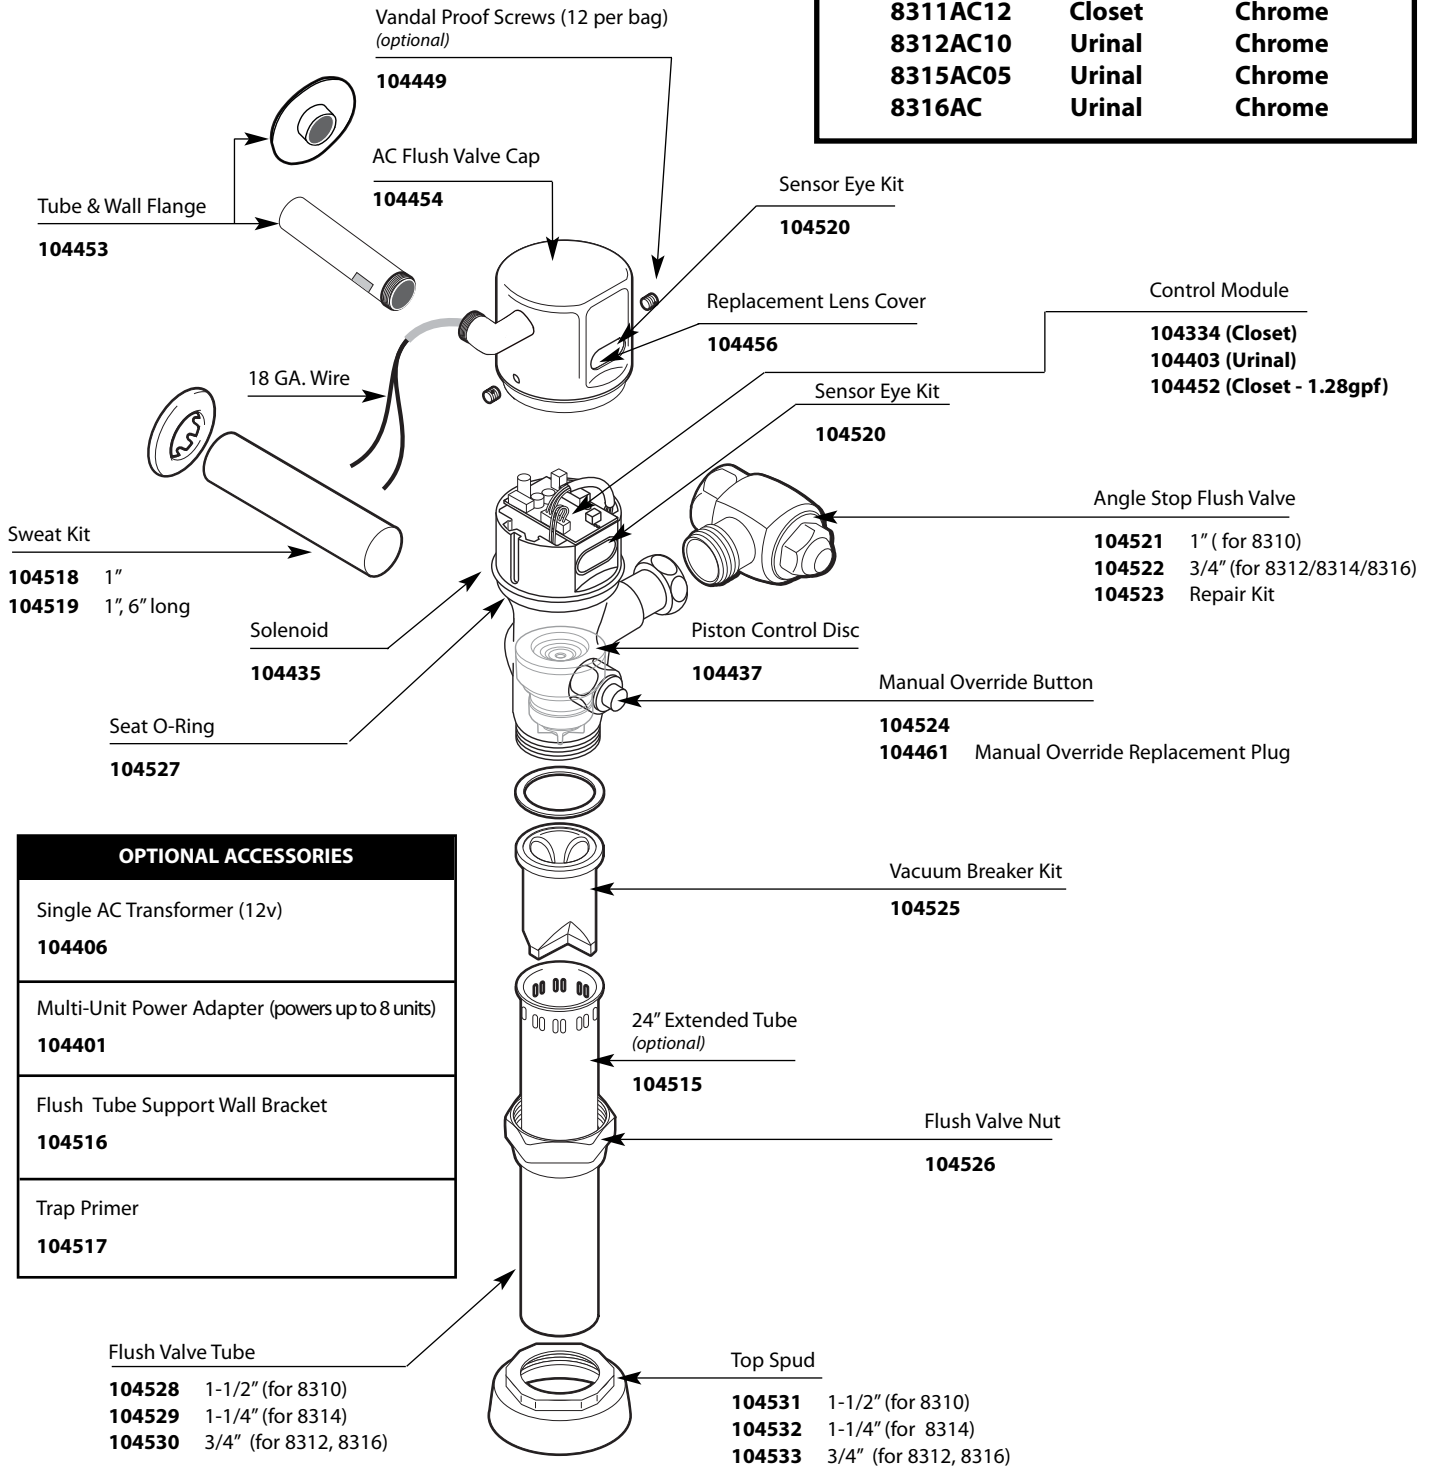

Flush Tube Support Wall Bracket

104516

Trap Primer

104517

Flush Valve Tube

104578 1-1/2" (for 8310)

104579 1-1/4" (for 8314)

104580 3/4" (for 8312)

Replacement Lens Cover

104456

Manual Override Button Flush Valve

104524 Manual Override
Replacement Button

104461 Manual Override
Replacement Plug

1-1/2" x 24"
Extension Tube

104515

3/4" x 24"
Extension Tube (Optional)

104538

Brass Flush Valve Nut

104571

Top Spud Assembly

104581 1-1/2" (for 8310)

104582 1-1/4" (for 8314)

104583 3/4" (for 8312)

■ Order by Part Number

AC Powered Exposed Type Flush Valve		
MODEL		FINISH
8310AC16	Closet	Chrome
8311AC12	Closet	Chrome
8312AC10	Urinal	Chrome
8315AC05	Urinal	Chrome
8316AC	Urinal	Chrome

OPTIONAL ACCESSORIES
Single AC Transformer (12v) 104406
Multi-Unit Power Adapter (powers up to 8 units) 104401
Flush Tube Support Wall Bracket 104516
Trap Primer 104517