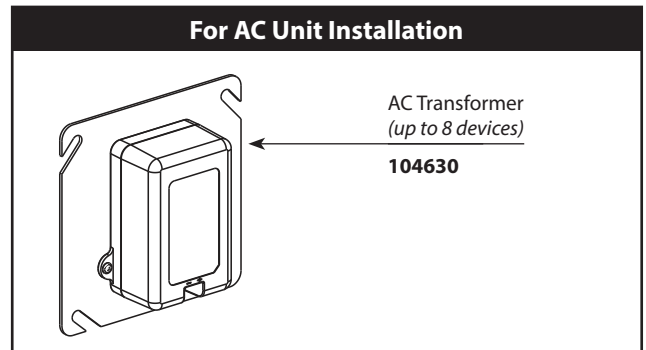

■ Order by Part Number

Sweat Kit

- **104588** 3" length 1" supply
- **104589*** 6" length 1" supply
- **104598** 3" length 3/4" supply
- **104599** 6" length 3/4" supply

AC Tube & Escutcheon

104631

Vacuum Breaker Assembly

104570

Flush Valve Tube

- **104578** 8½" x 1½"
- **104579** 8" x 1¼"
- **104580** 8" x ¾"
- **104585** 24" x 1½"
- **104560*** 22½" x 1½" Offset
- **104584** 24" x ¾"

AC Transformer
(up to 8 devices)
104630

Faucet AC Connector
(1 per device;
included in AC units)
182538

Angle Stop Repair Kit
104557

Replacement Brass Stop
104555 1" Angle Stop
104556 ¾" Angle Stop

Angle Stop
Cap Replacement
104572*

Flush Valve Body Nut
104571

Top Spud Assembly
104581 1½"
104582 1¼"
104583 ¾"