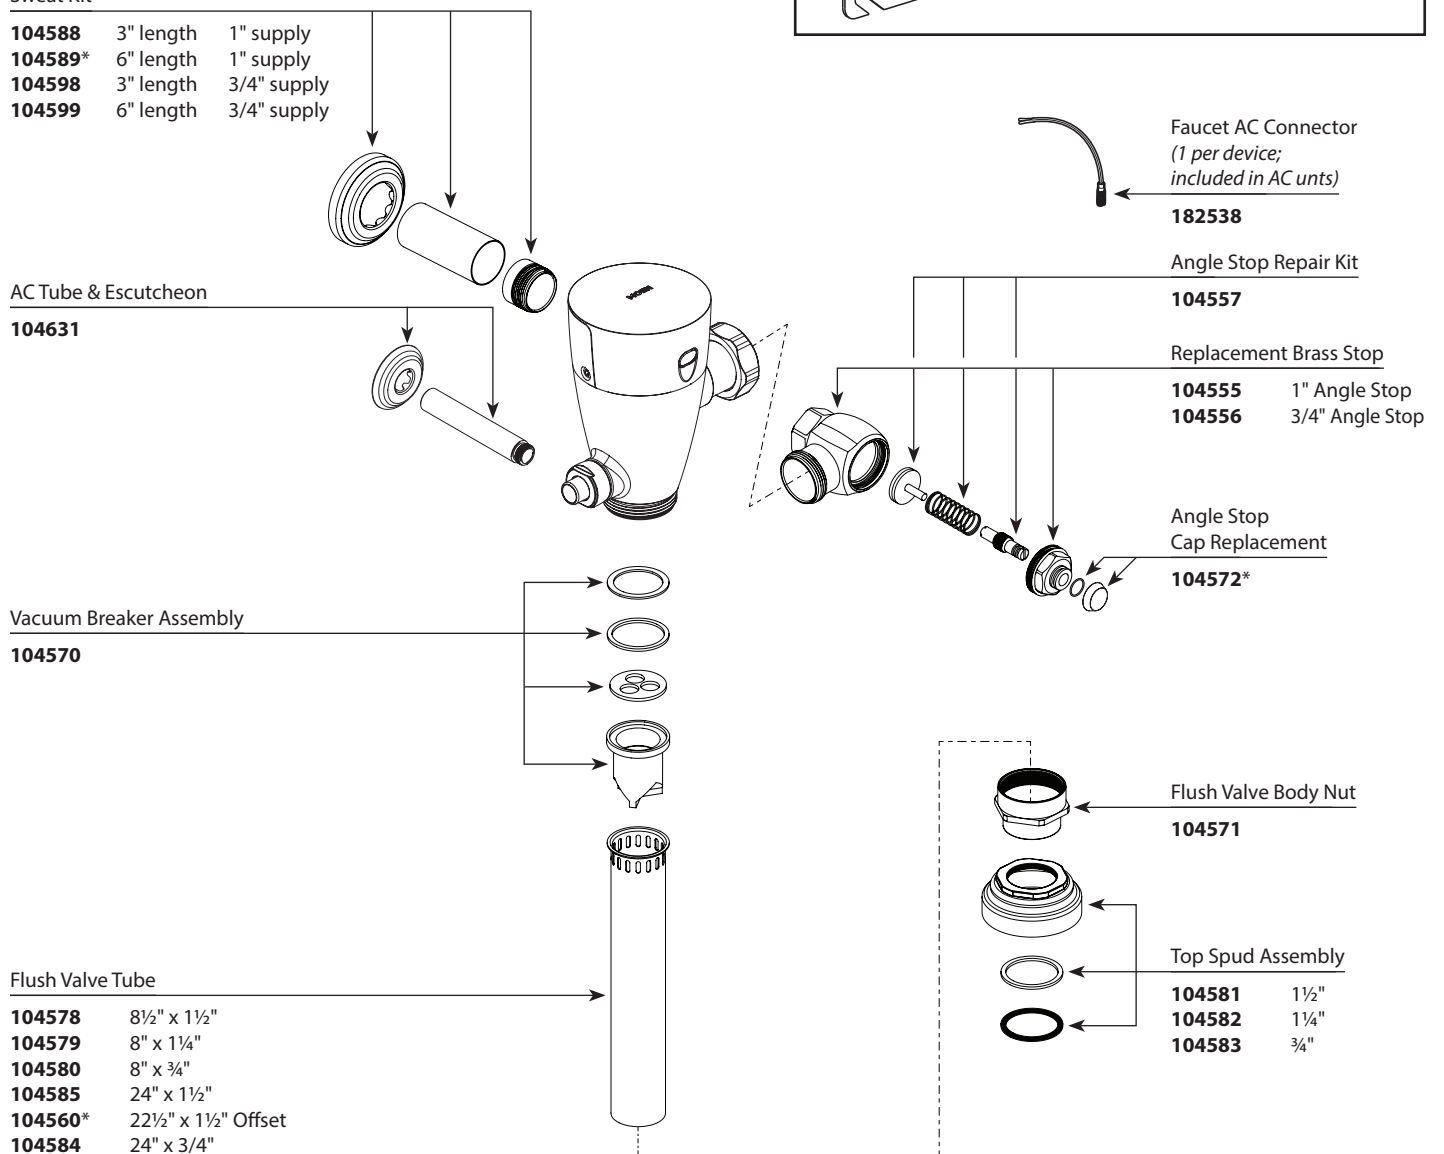

■ Order by Part Number

Sweat Kit

- 104588** 3" length 1" supply
- 104589*** 6" length 1" supply
- 104598** 3" length 3/4" supply
- 104599** 6" length 3/4" supply

AC Tube & Escutcheon

104631

Vacuum Breaker Assembly

104570

Flush Valve Tube

- 104578** 8½" x 1½"
- 104579** 8" x 1¼"
- 104580** 8" x ¾"
- 104585** 24" x 1½"
- 104560*** 22½" x 1½" Offset
- 104584** 24" x ¾"

AC Transformer
(up to 8 devices)
104630

Faucet AC Connector
(1 per device;
included in AC units)
182538

Angle Stop Repair Kit
104557

Replacement Brass Stop
104555 1" Angle Stop
104556 ¾" Angle Stop

Angle Stop
Cap Replacement
104572*

Flush Valve Body Nut
104571

Top Spud Assembly
104581 1½"
104582 1¼"
104583 ¾"

104538

Brass Flush Valve Nut

104571

Top Spud Assembly

104581 1-1/2" (for 8310)

104582 1-1/4" (for 8314)

104583 3/4" (for 8312)

■ Order by Part Number