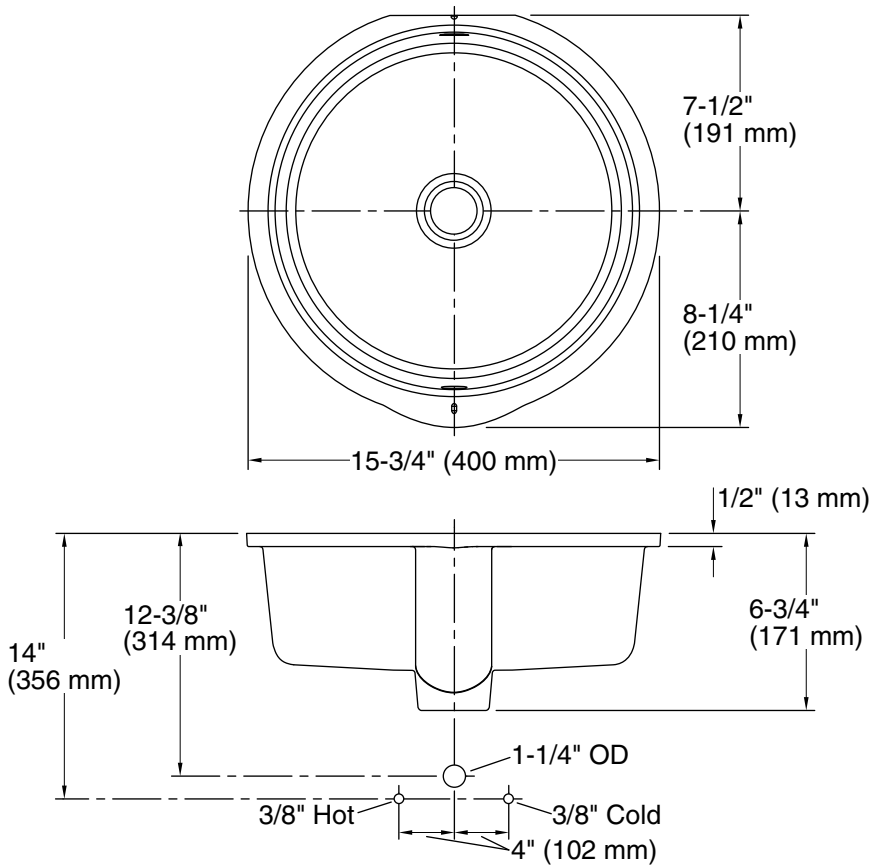

Features

- Geometric circular basin with vertical sides.
- Overflow drain.
- No faucet holes; requires wall- or counter-mount faucet.
- 13-3/4" (349 mm) diameter.

Material

- Vitreous china.

Installation

- Undermount.

Verticyl® Round

undermount bathroom sink
K-2883

Technical Information

All product dimensions are nominal.

- Bowl configuration: Single
Installation: Under-mount
Bowl area (Only): Diameter: 13-3/4" (349 mm)
Water depth: 3-1/8" (79 mm)
Drain hole: 1-3/4" (44 mm)
Template: 1109224-7, required, not included