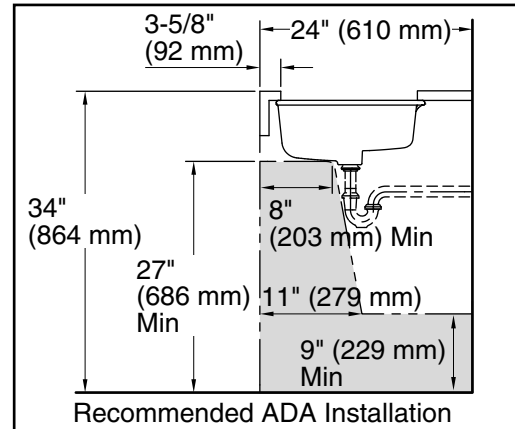

Features

- Geometric circular basin with vertical sides.
- Overflow drain.
- No faucet holes; requires wall- or counter-mount faucet.
- 13-3/4" (349 mm) diameter.

Material

- Vitreous china.

Installation

- Undermount.

Verticyl® Round

undermount bathroom sink
K-2883

Technical Information

All product dimensions are nominal.

- Bowl configuration: Single
Installation: Under-mount
Bowl area (Only): Diameter: 13-3/4" (349 mm)
Water depth: 3-1/8" (79 mm)
Drain hole: 1-3/4" (44 mm)
Template: 1109224-7, required, not included