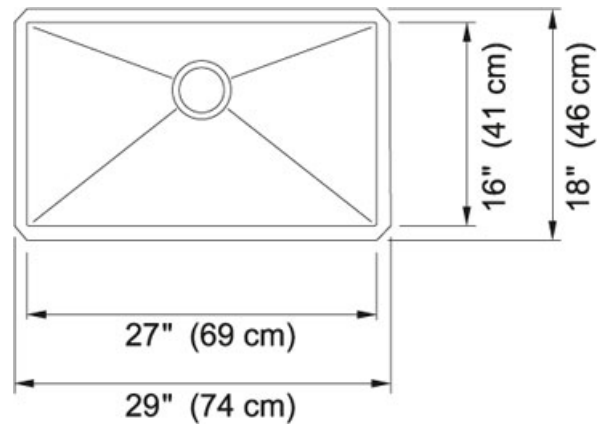

## TECHNICAL DATA

Gauge	18
Cabinet Size	30" minimum to accept sink bowl.
Waste Outlet Diameter	3 1/2"
Length overall	29"
Width overall	17 11/16"
Length of large bowl	27"
Width of large bowl	16"
Depth of large bowl	9"
Number of Bowls	1