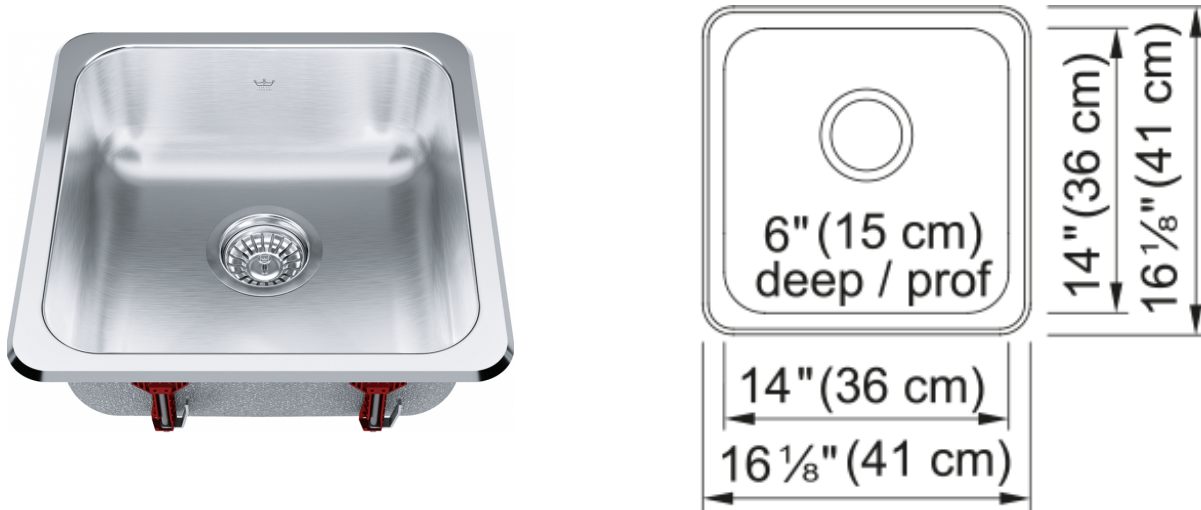

# Steel Queen Drop In Sink - QSA1616-6 | 113.0484.871

16.13-in x 16.13-in Drop In Single Bowl Stainless Steel Hospitality Sink. This Kindred stainless steel sink is the perfect choice for a home renovator looking to update a home bar or add additional prep space in the kitchen. Designed with smooth corners and a satin finish, this sink pairs perfectly in contemporary or transitional spaces. With the EZ Torque installation system, featuring a simple drop and drill process, you can install this sink safely and securely in just a few simple steps. Backed with a limited lifetime warranty, you can trust that this Kindred sink will provide you with reliable performance for years to come.

## Aspect

Sink type	Sink
Type of material	Stainless steel
Number of bowls	1
Color	Steel
Surface finish	High gloss

## Product Dimensions

Exterior size: right to left	16.142
Exterior size: front to back	16.142
Large bowl size: right to left	14
Large bowl size: front to back	14
Large bowl: depth	5.984