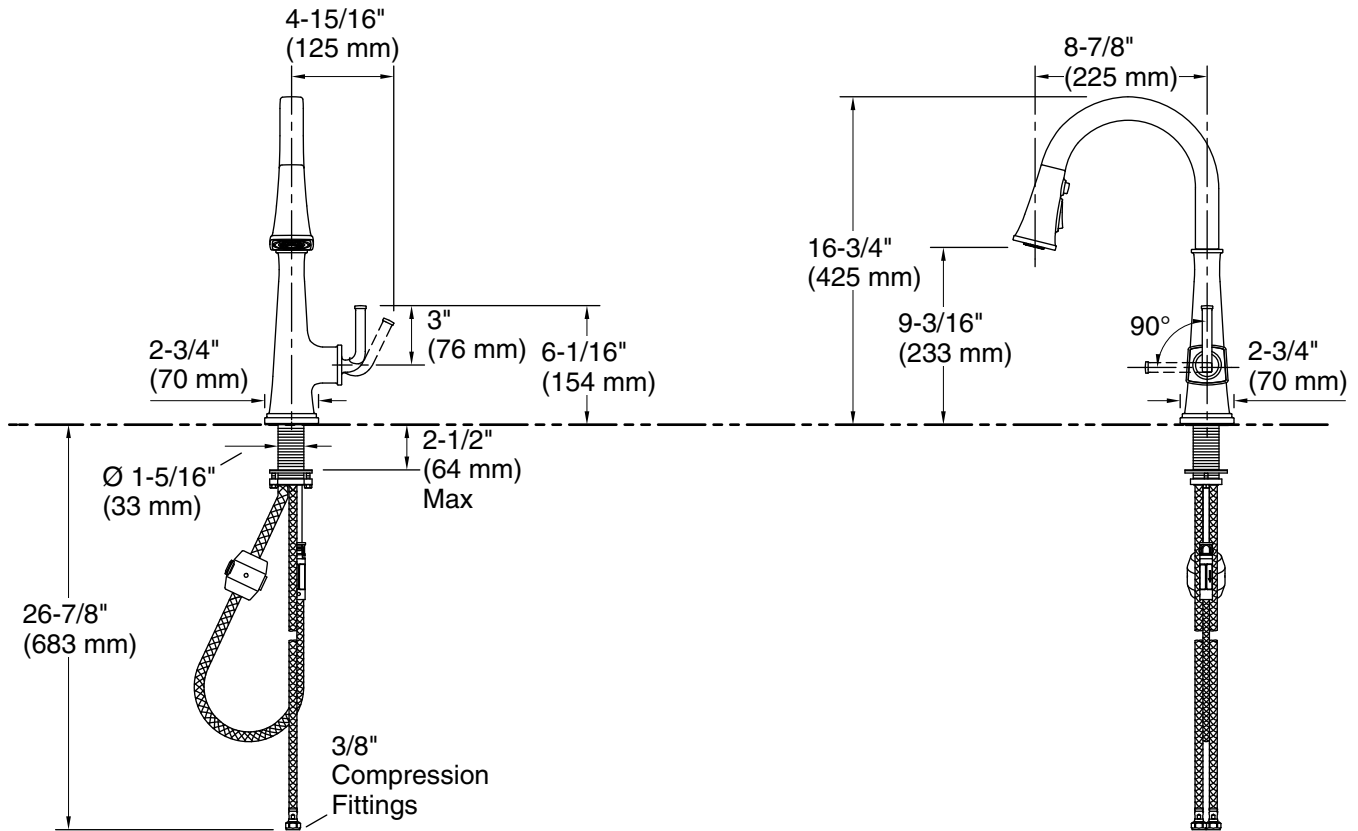

### Technical Information

All product dimensions are nominal.

#### Spout:

Spout reach: 8-7/8" (225 mm)