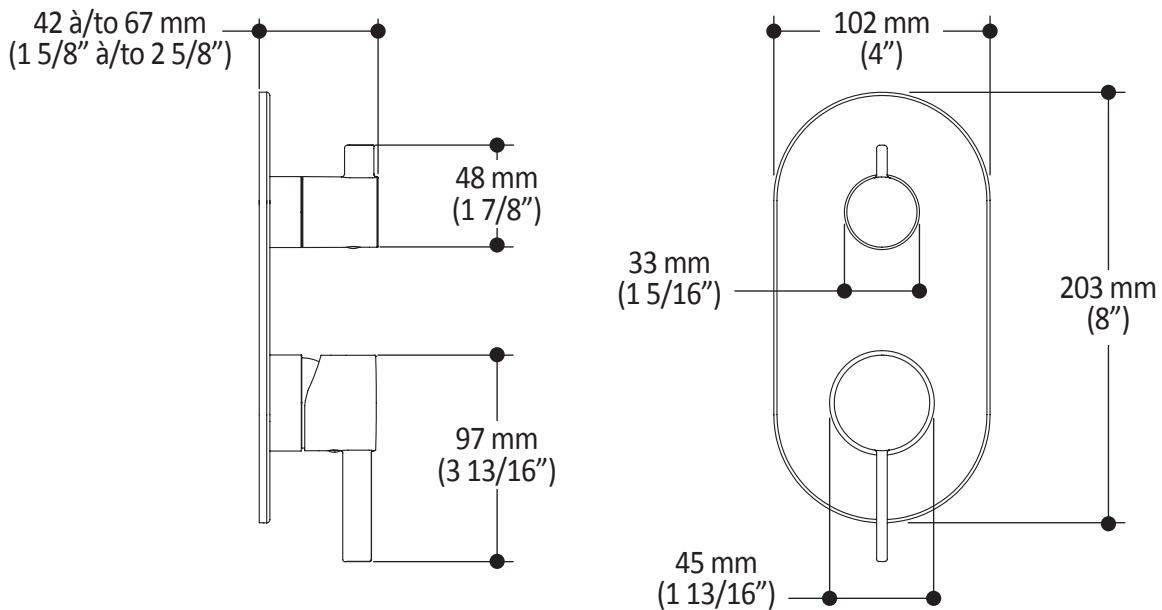

**Features**

- Solid brass construction
- Total adjustment of 25 mm (1")
- Pressure balance with volume control ceramic cartridge
- 2-way gradual diverter

**Colors (Finishes)**

- Chrome: 104849-110
- Matte black: 104849-160

**Maximum flow rate**

- 20.5 L/min (5.4 gpm) at 60 psi

**Certifications**

The specified model meets or exceeds the following standards;

ADA

**Installation Notes**

This product must be installed following the installation instructions provided.

Product dimensions:

**Important:** Dimensions are approximated and are subject to changes. Please refer to the installation instructions.