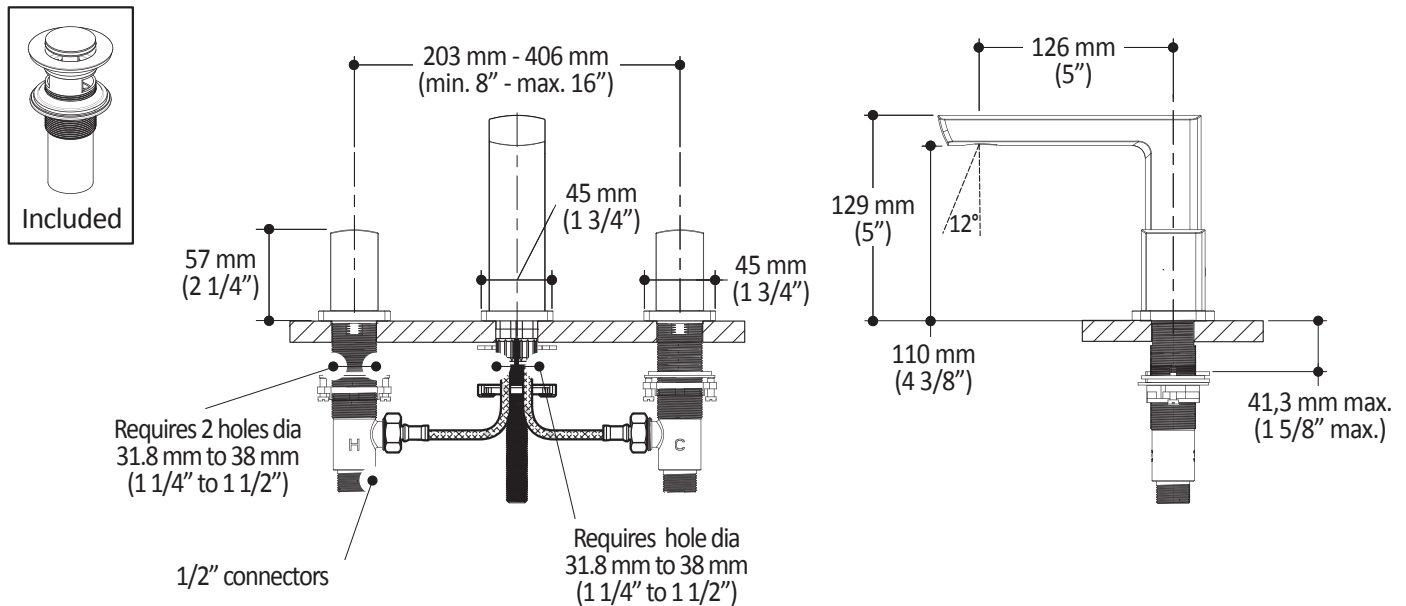

ONCE UPON A TIME...WATER®

GRAFİK™

BF1473 Widespread Lavatory Faucet with Push Drain

SPÉCIFICATIONS

Features

- Solid brass construction
- Aerated, hidden and adjustable stream (12°)
- Push drain and overflow
- Ceramic disc cartridge
- Lead Free: low lead product (less than 0.25%)

Colors (Finishes)

- Chrome: BF1473-110
- Black and chrome: BF1473-150
- Pure Nickel: BF1473-125

Maximum flow rate

- 5.7 L/min (1.5 gpm)

Certifications

The specified model meets or exceeds the following standards:

Product dimensions:

Important: Dimensions are approximated and are subject to changes. Please refer to the installation instructions.

ONCE UPON A TIME...WATER®

1355, 2^e Rue du Parc industriel
Sainte-Marie (Québec)
Canada G6E 1G9