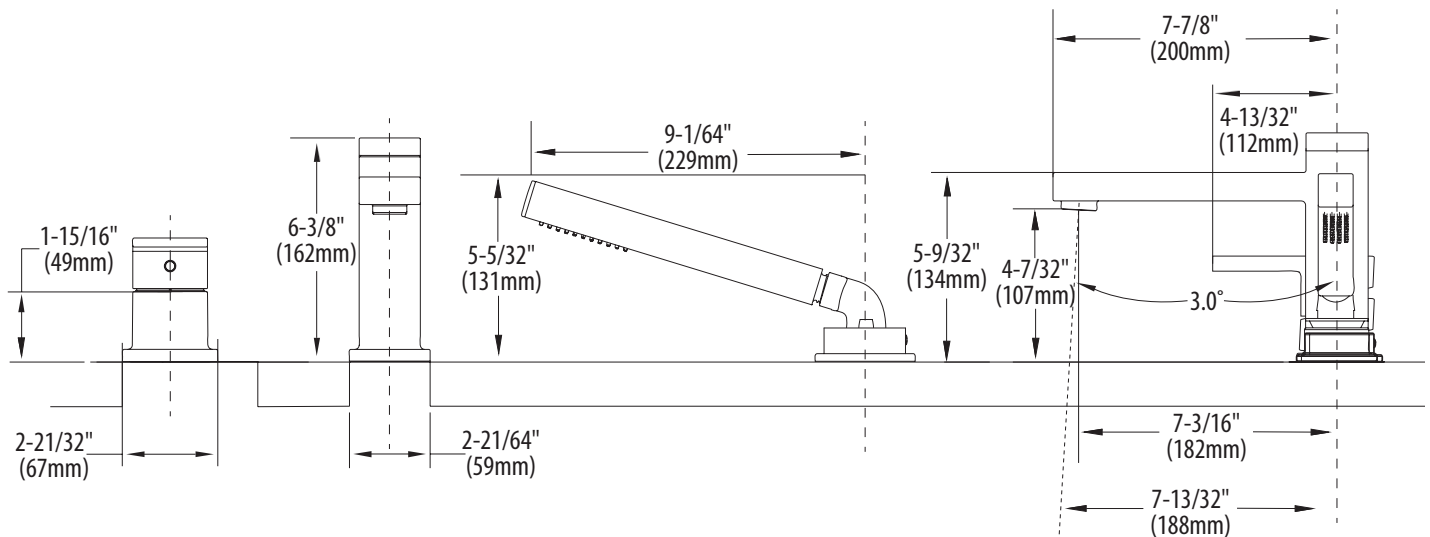

FAUCET DESCRIPTION

- Metal construction with chrome finish
- Includes hot and cold temperature indicators
- Includes integral dual check valves for backflow prevention
- Single function handshower

OPERATION

- Lever style handle
- Temperature controlled by 110° arc of handle travel

FLOW

- Handshower designed to deliver 1.75 gpm max (6.6 L/min) at 80 psi

STANDARDS

- Third party certified to ASME A112.18.1/ CSA B-125.1 and all applicable requirements referenced therein
- Meets WaterSense® criteria
- **ADA** ♿ for lever handle

Kyvos™ Single-Handle Roman Tub Faucet Trim w/Built In Diverter Valve

Model: T907 Series
Valve: 4791

CRITICAL DIMENSIONS

(DO NOT SCALE)

FOR MORE INFORMATION CALL: 1-800-BUY-MOEN
www.moen.com