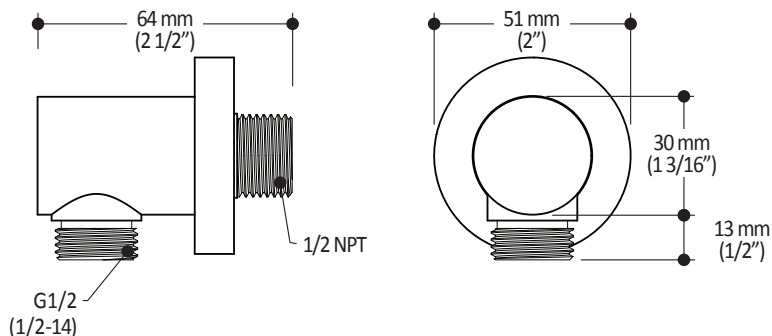

Important: Dimensions are approximated and are subject to changes. Please refer to the installation instructions.

Kalia inc.
1355, 2nd Street
Sainte-Marie (Quebec)
Canada G6E 1G9

t. 1-418-387-9090
1 877 GO KALIA (1-877-465-2542)
f. 1-418-387-9089
www.KaliaStyle.com