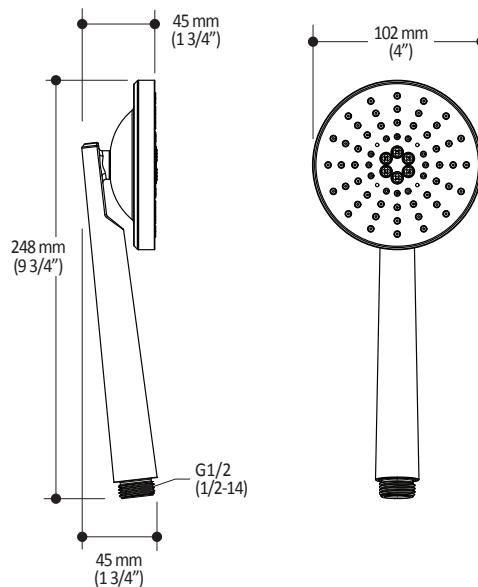

WARRANTY

Kalia Inc. guarantees all aspects of its products to be free of defects in material and workmanship for normal residential use. **Refer to the warranty included with the Kalia products for details.**

Product dimensions: