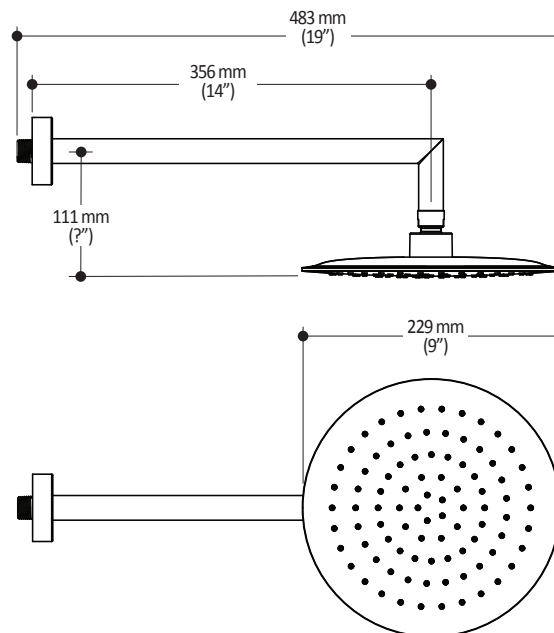

Important: Dimensions are approximated and are subject to changes. Please refer to the installation instructions.

Kalia inc.
1355, 2nd Street
Sainte-Marie (Quebec)
Canada G6E 1G9

t. 1-418-387-9090
1 877 GO KALIA (1-877-465-2542)
f. 1-418-387-9089
www.KaliaStyle.com