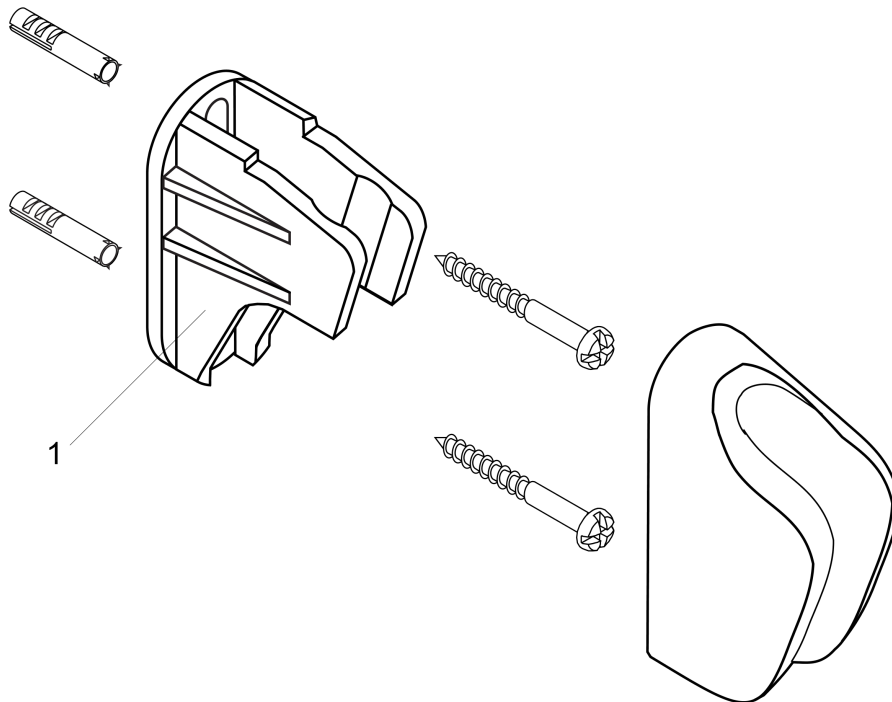

Handshower Holder E

Finishes : **chrome**   Part no. : **28321003**

Exploded drawing

Year of production: >03/07