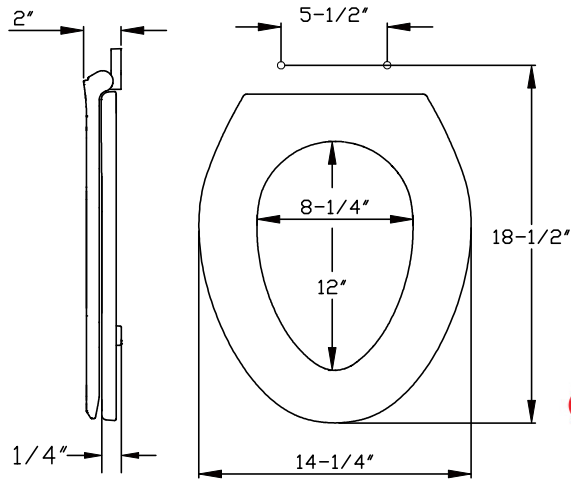

SafetyClose with Lift & Clean

Residential • Elongated

3800SCLC

DETAILS

Closed front with cover for elongated bowl. Top-mounted, heavy-duty hinge, Safety Close with Lift & Clean feature.

Standard Features:

- Lift & Clean feature
- Touch-release action
- Scratch-resistant finish
- Ergonomic contour fit
- Impact absorbing hinges
- Integrally-molded, permanent and sanitary color-keyed bumpers
- Corrosion-free hardware
- Withstands cleansers, strong chemicals

Dimensions shown are nominal and may vary within a range of tolerance.

Lift & Clean

Easy 3-step system to remove the seat:

1 Push hinge guides outwards.

2 Push hinge guides to the sides.

3 Lift seat to clean.