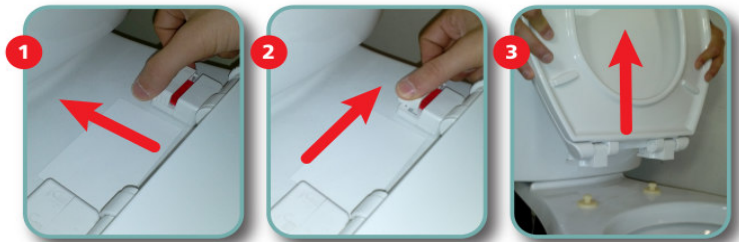

SafetyClose with Lift & Clean

Residential • Elongated

3800SCLC

DETAILS

Closed front with cover for elongated bowl. Top-mounted, heavy-duty hinge, Safety Close with Lift & Clean feature.

Standard Features:

- Lift & Clean feature
- Touch-release action
- Scratch-resistant finish
- Ergonomic contour fit
- Impact absorbing hinges
- Integrally-molded, permanent and sanitary color-keyed bumpers
- Corrosion-free hardware
- Withstands cleansers, strong chemicals

Dimensions shown are nominal and may vary within a range of tolerance.

Lift & Clean

Easy 3-step system to remove the seat:

1 Push hinge guides outwards.

2 Push hinge guides to the sides.

3 Lift seat to clean.