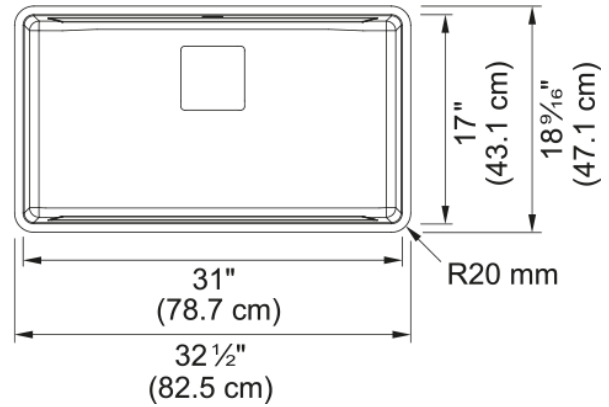

## Pescara Undermount Sink - PTX110-31-CA | 122.0507.425

32.5-in. x 18.56-in. 18 Gauge Stainless Steel Single Bowl Kitchen Sink. Pescara delivers timeless appeal by evoking clean lines, generous dimensions, and a seamless drain cover to create a refined oasis and luxurious atmosphere, for the ultimate livable kitchen. Crafted from 18-gauge stainless steel with smooth corners, this sink is low maintenance and easier to clean. Pescara sinks are equipped with a level of functionality and performance that maximizes usability for the home chef or kitchen connoisseur. Available in a variety of sizes from bar to prep to full sized kitchen sinks, there is a Pescara sink for every cooking level and style. Sink strainer assembly included.

### Product Dimensions

Exterior size: right to left	32.575
Exterior size: front to back	18.181
Large bowl size: right to left	30.984
Large bowl size: front to back	16.969
Large bowl: depth	9.488

### Installation

Minimum cabinet size	36"
----------------------	-----

### Product specifications

Installation type	Undermount
Drain hole	3 1/2"
Position of drainer	No drainer