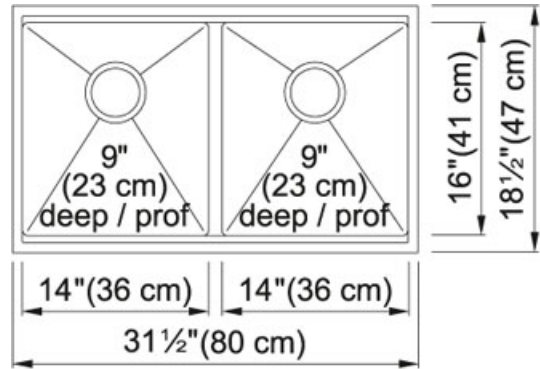

## Stainless Steel | 123.0202.222

FAMILY : Sinks | SERIES : Designer | MODEL : KCD33-9-10A | FINISH : Stainless Steel | INSTALLATION TYPE : Dual Mount

### TECHNICAL DATA

Width overall	18 1/2"
Length overall	31 1/2"
Width of large bowl	16"
Length of large bowl	14"
Depth of large bowl	9 1/16"
Width of small bowl	16"
Length of small bowl	14"
Depth of small bowl	9"
Cut-Out Template	Yes
Cabinet Size	33"
Number of Bowls	2
Waste Outlet Diameter	3 1/2"
Faucet Hole	None
Type of Material	18 Gauge Stainless Steel
Surface Finish	Commercial Satin
Special feature	Accessory Rail
Waste Kit Included	YES

FAMILY : Sinks | SERIES : Designer | MODEL : KCD33-9-10A | FINISH : Stainless Steel | INSTALLATION TYPE : Dual Mount

---

**INCLUDED ACCESSORIES**

---

---

112.0078.322

---

---