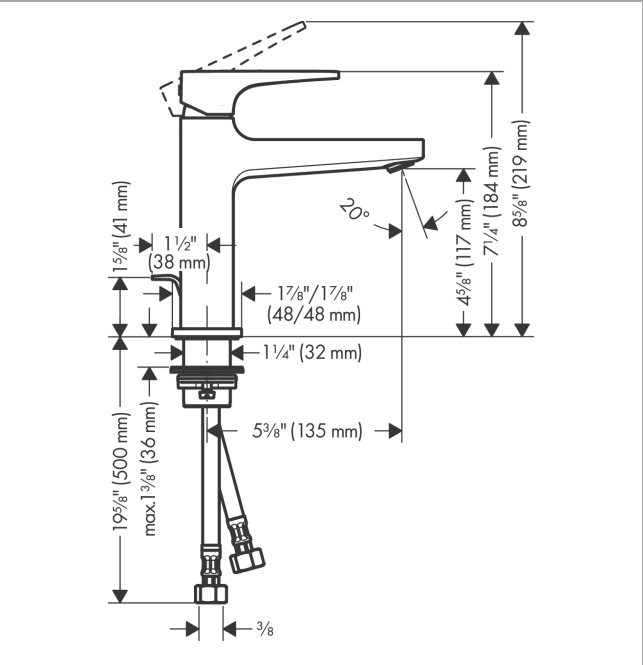

Metropol
Single-Hole Faucet 110 with Loop Handle and Pop-Up Drain, 1.2 GPM
 Finishes : **chrome** Part no. : **74506001**

Description

Features

- Aerated spray
- Flow: 1.2 GPM (4.5 L/Min)
- Ceramic cartridge
- Includes pop-up drain

Item details

List Price \$ 412.00

Technology

Compliance

Product image

Scale drawing

Metropol
Single-Hole Faucet 110 with Loop Handle and Pop-Up Drain, 1.2 GPM
 Finishes : **chrome** Part no. : **74506001**

Exploded drawing

Year of production: >10/17

Metropol
Single-Hole Faucet 110 with Loop Handle and Pop-Up Drain, 1.2 GPM
 Finishes : **chrome** Part no. : **74506001**

Spare parts list

Year of production: >10/17

Pos.	Description	Part no.	Price	PU
1	handle	93009000	-	1
2	screw cover	95704000	-	1
3	flange	92625000	-	1
4	nut	92689000	-	1
5	O-ring 27x1,5	92527000	-	1
6	O-ring 25x1,5	98146000	-	1
7	cartridge, assy	95973001	-	1
8	seal	98865000	-	1
9	adapter for cartridge	92628000	-	1
10	adapter for cartridge	98866000	-	1
11	O-ring 23x2	98398000	-	1
12	aerator M22x1	93098000	-	1
13	service tool	95661000	-	1
14	O-ring 32x1,5	92936000	-	1
15	escutcheon	93048000	-	1
16	flat seal	98749000	-	1
17	fixing set (Ø 32)	13961000	-	1
18	lever collar	97548000	-	1
19	connection hose 23½" M8x0,75 3/8"	98600001	-	1
20	pull rod	96657000	-	1
a	pop up waste	88509000	-	1