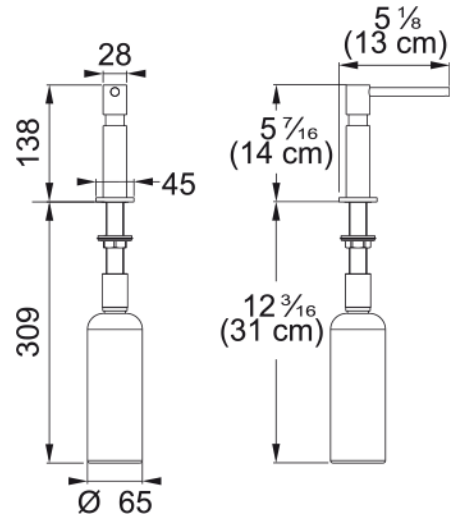

Soap Dispenser - SD-500 UNI-SD-CHR | 119.0068.281

Technical Data

Aspect

Type of material	Stainless steel
Color	Polished chrome
Accessory type	Soap dispenser

Product identification

Product family	None
Collection	Planar 8