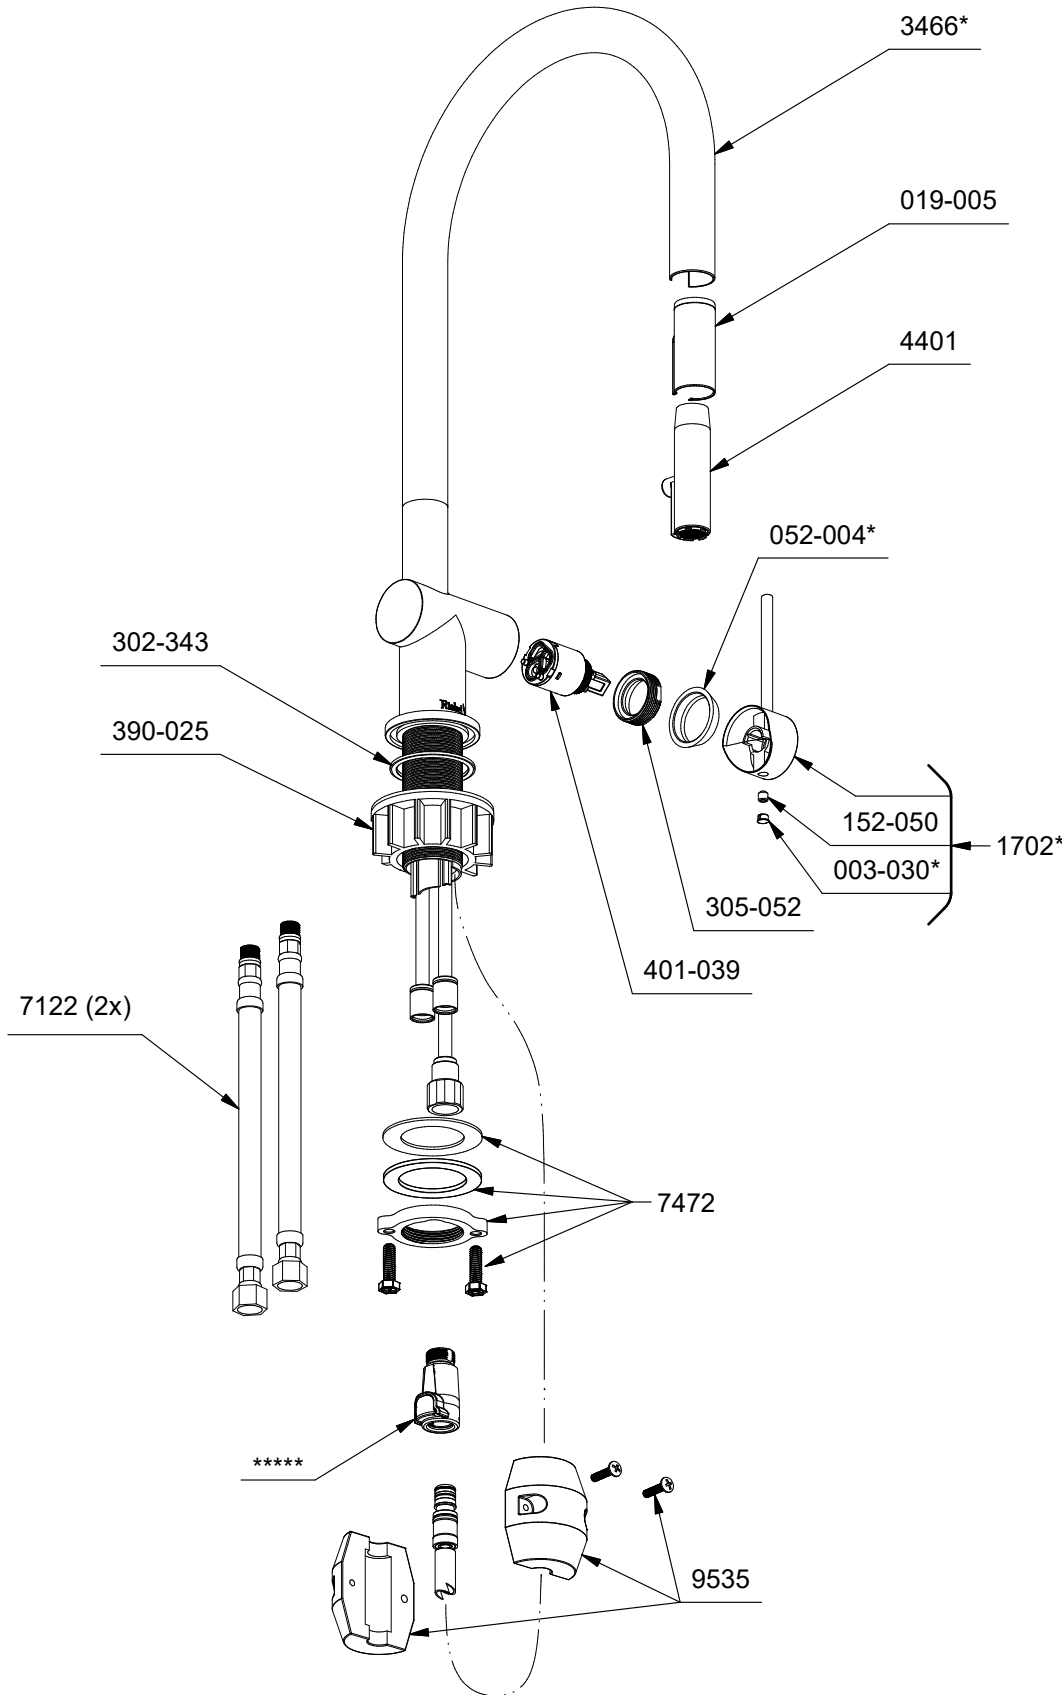

AZ101
 Azure
 Kitchen faucet with spray

*Sizes, models and finishes may differ from those presented.

***Finish determined by Suffix**

Finish	Description
C	Chrome
SS	Stainless Steel
BK	Black
BG	Brushed Gold

*******Quick connect :**

- S7-443-22 (2.2gpm / 8.3l/min)
- S7-443-15 (1.5gpm / 5.7l/min)
- S7-443-10 (1.0gpm / 3.8l/min)

TOOL :

- 505-025 (Allen key 2.5mm)