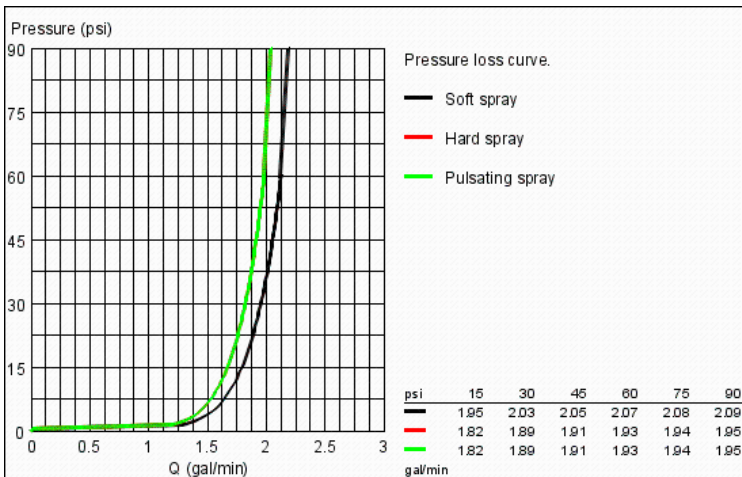

NEW TEMPESTA 100 Shower Rail Set 4 Sprays

MODEL # 28436EN1

Pure Freude
an Wasser

Product Description:
NEW TEMPESTA 100
Shower Rail Set 4 Sprays

Standard Specification:

- Handshower (28 421 001)
- 24" shower bar (27 523)
- RelaxaFlex 69" plastic shower hose (28 154)
- **GROHE EasyReach** tray (27 596)
- 2.5 gpm (9.5 l/min) flow limiter
- **GROHE DreamSpray** perfect spray pattern
- **GROHE StarLight** finish
- **SpeedClean** anti-lime system
- Inner WaterGuide for a longer life
- **ShockProof** silicone ring prevents damages caused by shower falling
- Suitable for instantaneous heater
- Max Flow Rate 2.5 gpm (9.5 L/min)
- Min. recommended pressure: 15 psi (1.0 bar)

Applicable Codes & Standards:

- Energy Policy Act of 1992
- ASME A112.18.1/CSA B125.1

Color:

- 28436EN1 Brushed Nickel