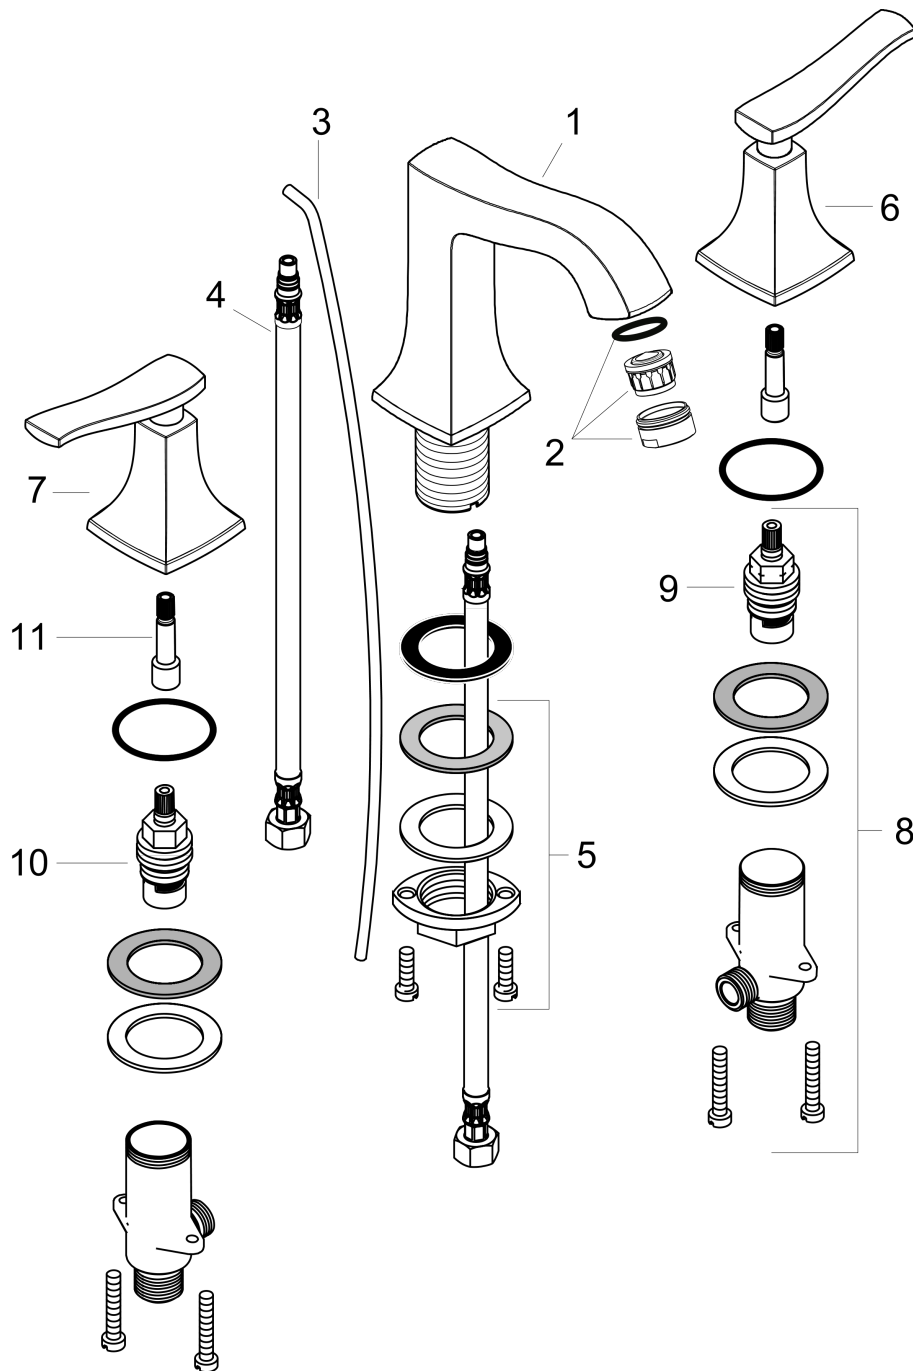

## Product image

## Scale drawing

**Metris C**  
**Metris C Widespread Faucet**  
Finishes : **chrome**    Part no. : **31073001**

## Exploded drawing

Year of production: >03/09

**Metris C**
**Metris C Widespread Faucet**

 Finishes : **chrome**    Part no. : **31073001**

**Spare parts list**

Year of production: &gt;03/09

Pos.	Description	Part no.	Price	PU
1	spout cpl.	95394001	-	1
2	aerator M24x1 (5 l/min)	88744000	-	1
3	pull rod	96657000	-	1
4	connection hose 18½" M8x0,75 3/8"	96321001	-	1
5	fixing set (Ø 32)	13961000	-	1
6	handle for cold water	31293000	-	1
7	handle for hot water	31292000	-	1
8	stop valve cpl.	97357001	-	1
9	shut off unit left closing	94008000	-	1
10	shut off unit right closing	94009000	-	1
11	adapter for handle	95252000	-	1
a	pop up waste	88509000	-	1
b	fixation extension 35 mm	13898000	-	1