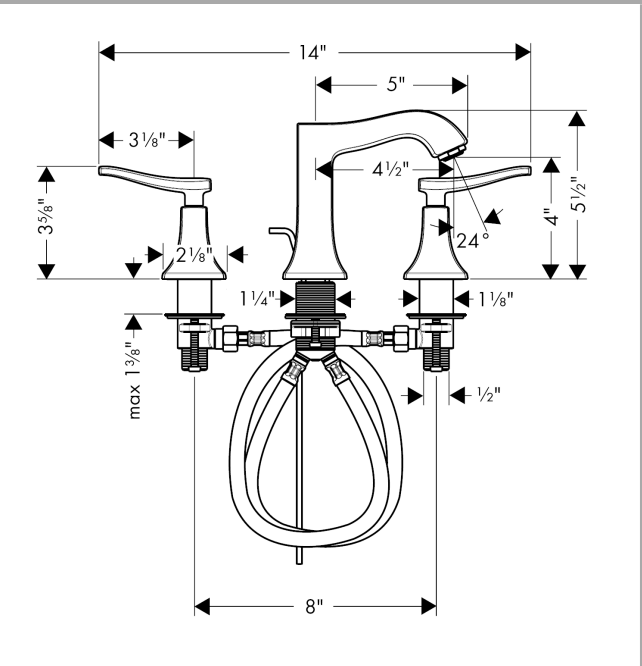

### Features

- Solid brass
- Aerated spray
- Flow: 1.2 GPM
- 90° ceramic valves
- Includes pop-up assembly

## Scale drawing

**Metris C**  
**Metris C Widespread Faucet**  
Finishes : **chrome**    Part no. : **31073001**

## Exploded drawing

Year of production: >03/09

**Metris C**
**Metris C Widespread Faucet**

 Finishes : **chrome**    Part no. : **31073001**

**Spare parts list**

Year of production: &gt;03/09

Pos.	Description	Part no.	Price	PU
1	spout cpl.	95394001	-	1
2	aerator M24x1 (5 l/min)	88744000	-	1
3	pull rod	96657000	-	1
4	connection hose 18½" M8x0,75 3/8"	96321001	-	1
5	fixing set (Ø 32)	13961000	-	1
6	handle for cold water	31293000	-	1
7	handle for hot water	31292000	-	1
8	stop valve cpl.	97357001	-	1
9	shut off unit left closing	94008000	-	1
10	shut off unit right closing	94009000	-	1
11	adapter for handle	95252000	-	1
a	pop up waste	88509000	-	1
b	fixation extension 35 mm	13898000	-	1