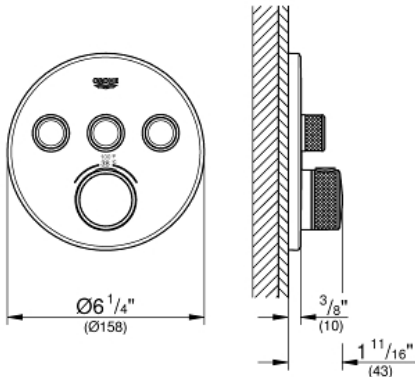

# GROHTHERM SMARTCONTROL Triple Function Thermostatic Trim with Control Module

MODEL # 29138000

Pure Freude  
an Wasser

GROHE

#### Standard Specification:

- Final installation set for:
- Required rough-in-set sold separately (GROHE Rapido SmartBox 35 601 000)
- Metal wall escutcheon with **GROHE QuickFix** (covered escutcheon and shaft sealing, covered fixing), 6° angle adjustable
- 3/8" (10 mm) thin profile escutcheon
- **GROHE StarLight** chrome finish
- SmartControl push for ON-OFF, turn for volume adjustment from EcoJoy to Full Flow
- Includes various icons to customize push buttons
- **GROHE TurboStat** Compact cartridge with wax thermoelement
- **GROHE SafeStop** safety button at 100°F/38°C
- Built-in check valve with dirt strainer
- Multiple outlets can be run simultaneously
- Maximum flow performance combined: 9.5gpm (36L/min) @ 43.5 psi (3 bar)
- Optional flow reducer for CALGreen compliance included