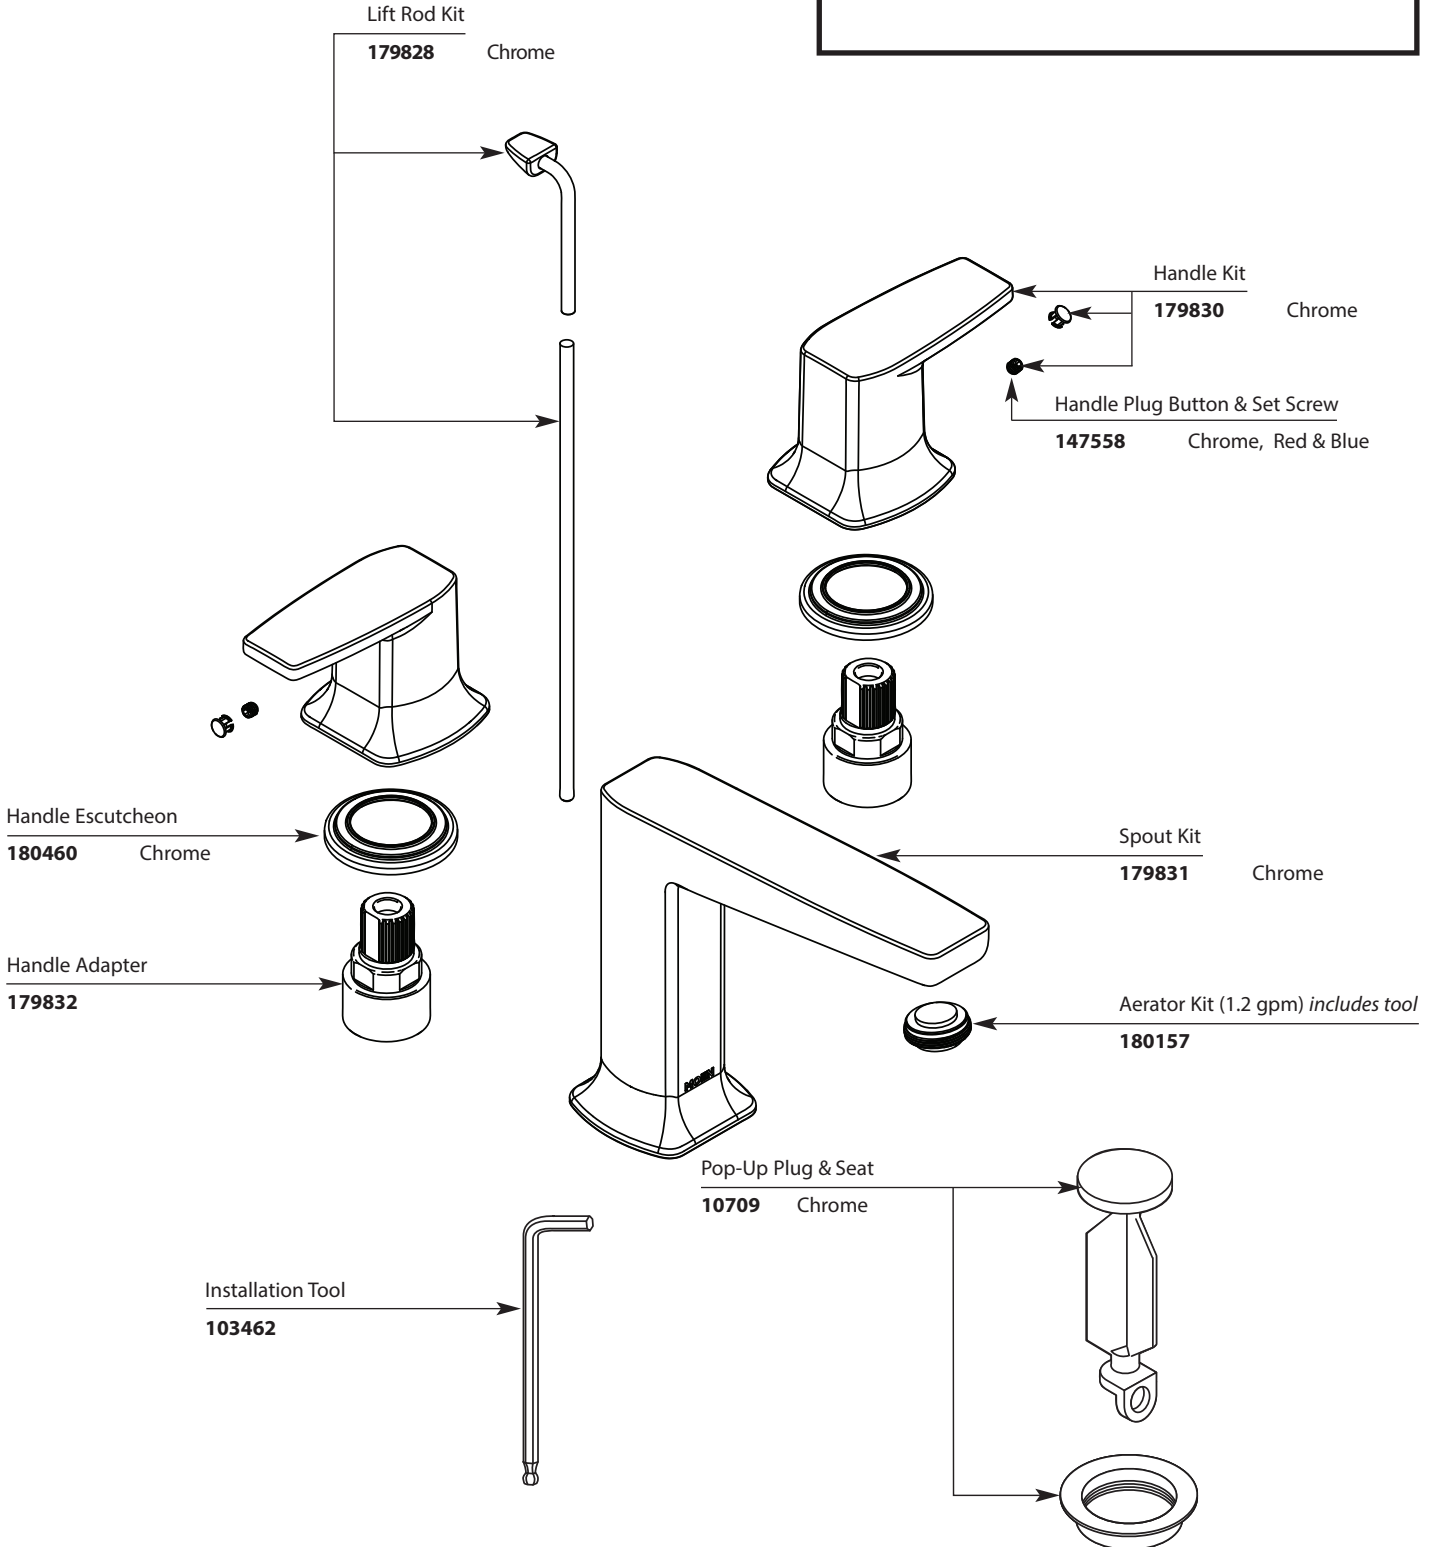

Buy it for looks. Buy it for life.®

■ Valve: 9000, 69000

*There is more than 1 version of this model
Page down to identify the version you have*

Illustrated Parts

Via™ Two-Handle Widespread Trim		
MODEL	HANDLE	FINISH
TS8002	Lever	Chrome

Buy it for looks. Buy it for life.®

Illustrated Parts

■ Valve: 9000, 69000

Via™ Two-Handle Widespread Trim		
MODEL	HANDLE	FINISH
TS8002	Lever	Chrome