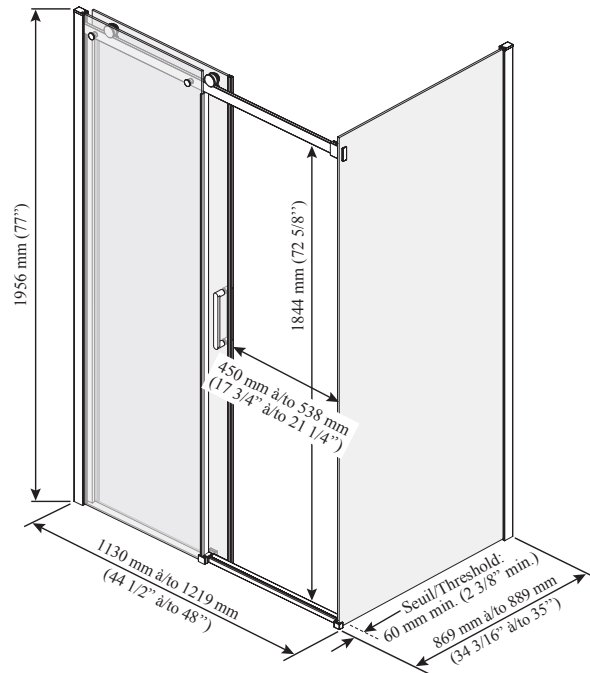

WARRANTY

Kalia Inc. guarantees all aspects of its products to be free of defects in material and workmanship for normal residential use. Refer to the warranty included with the Kalia products for details.

DR1789-110-003,
DR1791-110-003;
Right-opening shown