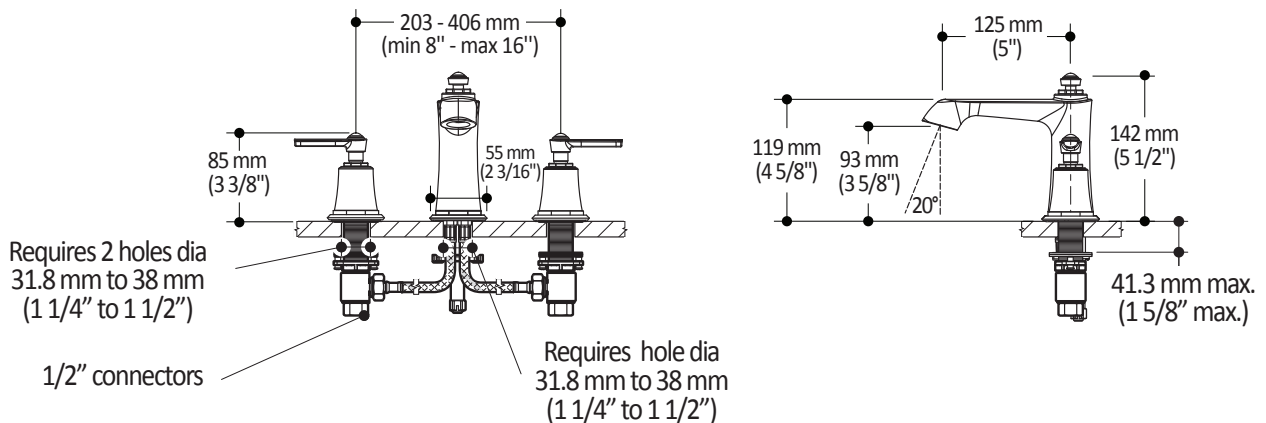

### Product dimensions:

**Important:** Dimensions are approximated and are subject to changes. Please refer to the installation instructions.

ONCE UPON A TIME...WATER®

1355, 2<sup>e</sup> Rue du Parc industriel  
Sainte-Marie (Québec)  
Canada G6E 1G9