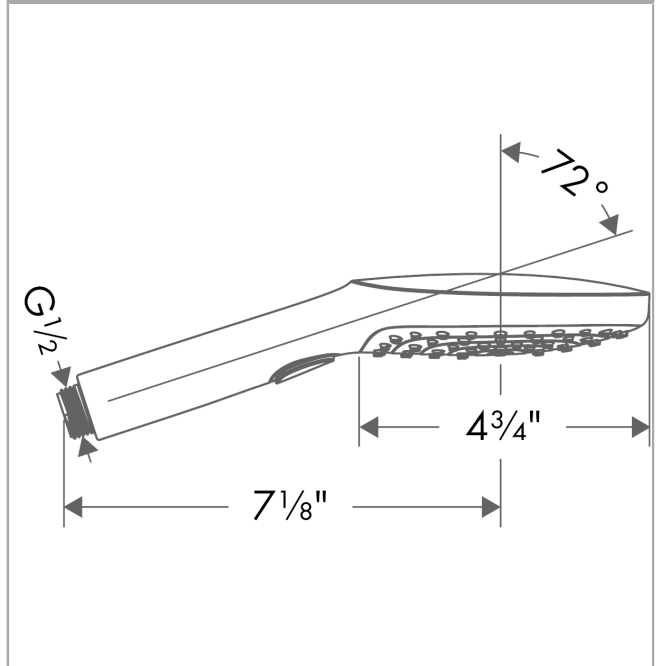

Raindance Select E
Handshower 120 3-Jet, 2.5 GPM
 Finishes : **white/chrome** Part no. : **26521401**

Description

Features

- Spray modes: RainAir, Rain, Whirl
- Select button for comfortable alternation of spray modes
- 78 no-clog spray channels
- Flow: 2.5 GPM (9.5 L/Min)

Technology

Product image

Scale drawing

Raindance Select E
Handshower 120 3-Jet, 2.5 GPM
Finishes : **white/chrome** Part no. : **26521401**

Exploded drawing

Year of production: >12/12

Raindance Select E
Handshower 120 3-Jet, 2.5 GPM
 Finishes : **white/chrome** Part no. : **26521401**