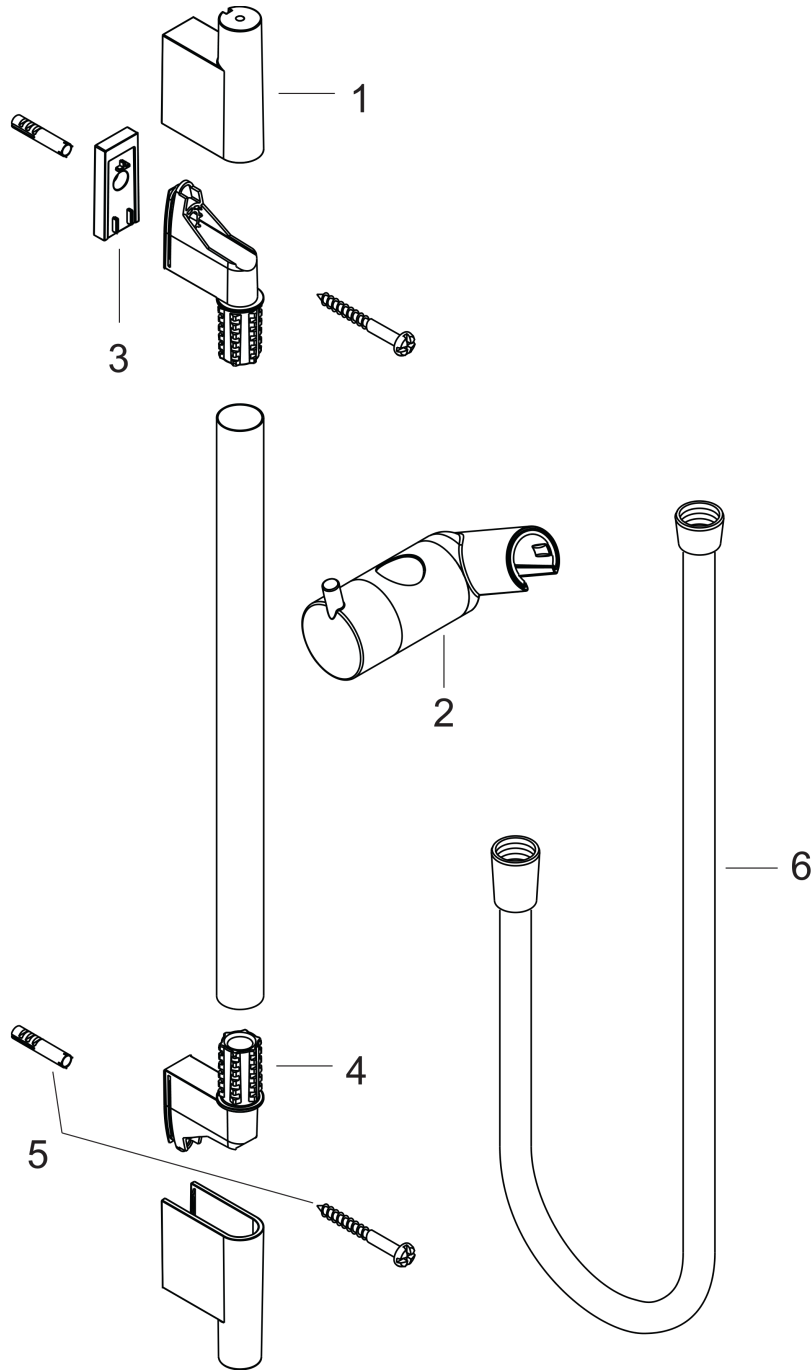

Unica
 Wallbar S, 24"
 Finishes : **chrome** Part no. : **28632000**

Exploded drawing

Year of production: >04/05

Unica
Wallbar S, 24"
 Finishes : **chrome** Part no. : **28632000**

Spare parts list

Year of production: >04/05

Pos.	Description	Part no.	Price	PU
1	cover	97709000	-	1
2	support, assy	97651000	-	1
3	tile-matching-disk	97450000	-	1
4	wall support	96275000	-	1
5	mounting set	96179000	-	1
6	shower hose Isiflex'B 1,60 m	28276000	-	1