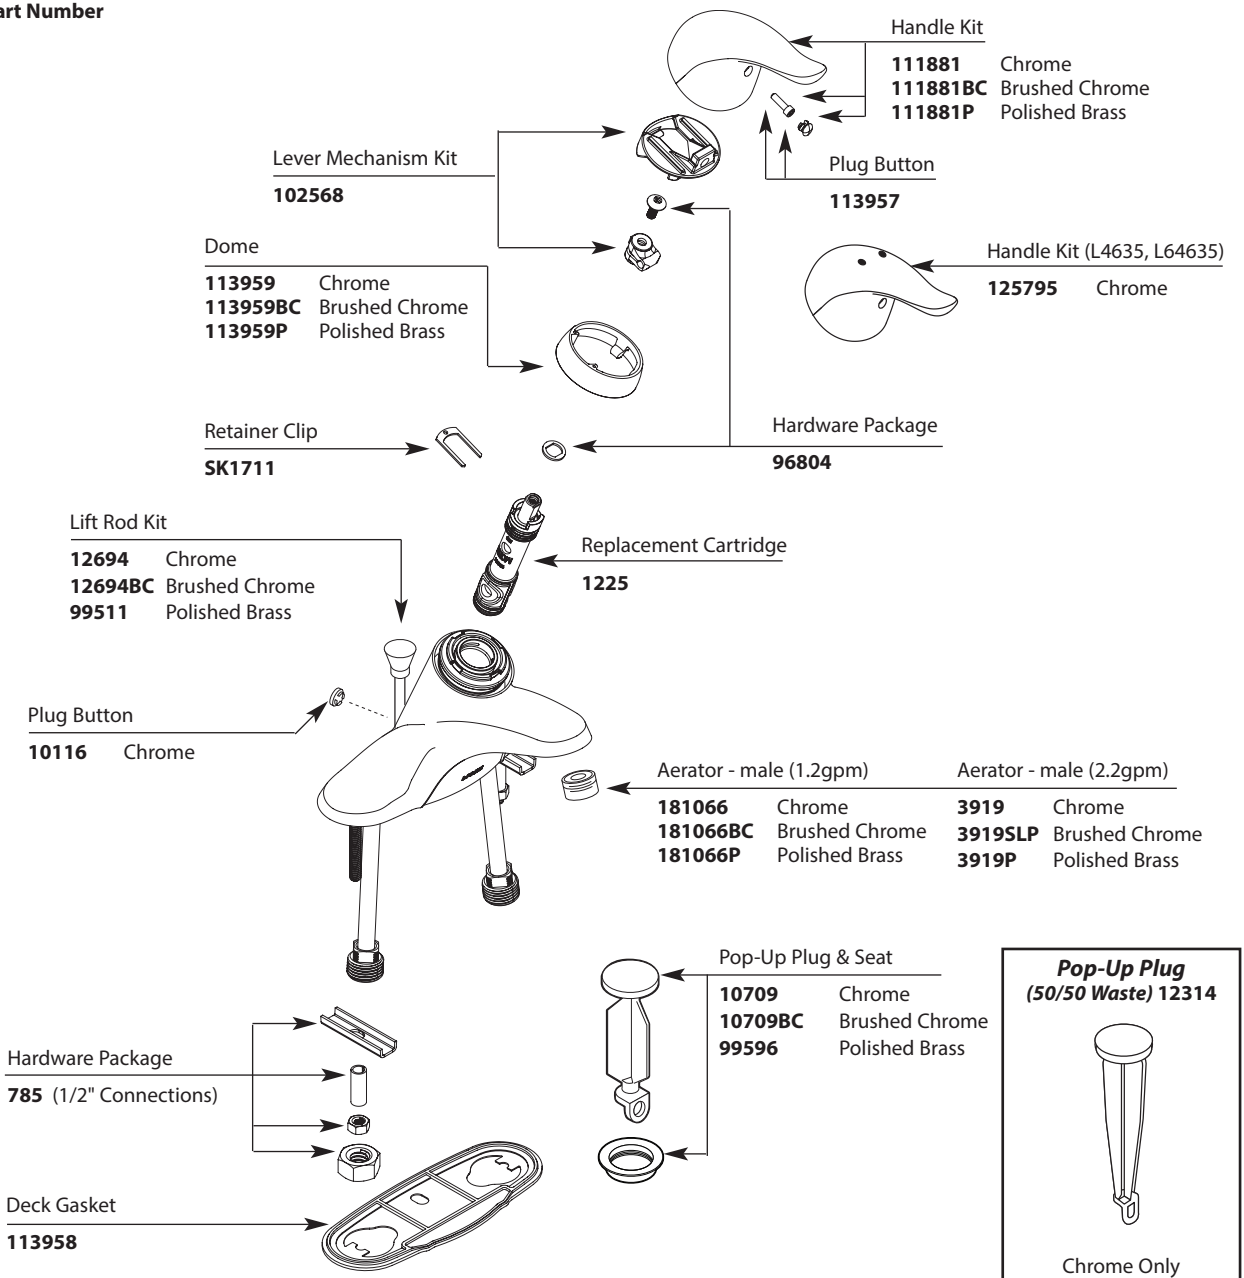

Order by Part Number

*There is more than 1 version of this model.
Page down to identify the version you have.*

Buy it for looks. Buy it for life.®

Illustrated Parts

CHATEAU® Single-Handle Lavatory Faucet							
MODEL		WASTE	FINISH	MODEL		WASTE	FINISH
L4621	Lav 1/2" connections	Metallic	Chrome	L64600	Lav 16" supplies	None	Chrome
L4621CP	Lav 1/2" connections	Metallic	Chrome/Pol. Brass	L64601	Lav 1/2" connections	None	Chrome
L4621BC	Lav 1/2" connections	Metallic	Brushed Chrome	L64621	Lav 1/2" connections	50/50	Chrome
L4621P	Lav 1/2" connections	Metallic	Polished Brass	L64624	Lav 16" supplies	Metallic	Chrome
L4625	Lav 16" supplies	Metallic	Chrome	L64625	Lav 16" supplies	50/50	Chrome
L4601	Lav 1/2" connections	None	Chrome	L64635	Lav 1/2" connections	Metallic	Chrome
L4605	Lav 1/2" connections	None	Chrome	L64620	Lav 1/2" connections	Metallic	Chrome
L4635	Lav 1/2" connections	Metallic	Chrome				

■ Order by Part Number

Buy it for looks. Buy it for life.®

Illustrated Parts

CHATEAU®						
Single-Handle Lavatory Faucet						
MODEL	HANDLE TYPE	FINISH	MODEL	HANDLE TYPE	FINISH	FINISH
L4621	Lever	Chrome	L64621	Lever	Chrome	Chrome
L4621CP	Lever	Chrome/Pol. Brass	L64621P	Lever	Polished Brass	Polished Brass
L4621P	Lever	Polished Brass	L64621W	Lever	Glacier	Glacier
L4601	Lever	Chrome	L64620	Lever	Chrome	Chrome
L64601	Lever	Chrome	L64635	Lever	Chrome	Chrome
L4605	Lever	Chrome				
L4635	Lever	Chrome				

Order by Part Name and Part Number (Bold Face Type)