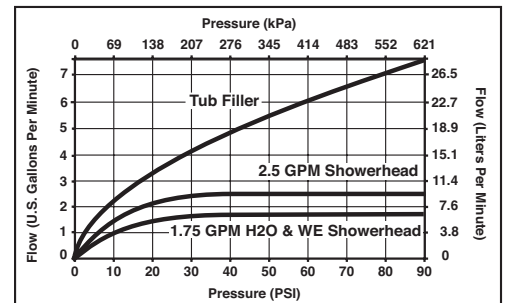

STANDARD SPECIFICATIONS:

- Maintains a balanced pressure of hot and cold water even when a valve is turned on or off elsewhere in the system.
- For use with MultiChoice® Universal rough valve body. (R10000 Series)
- Back-to-back installation capability.
- Solid brass forged body.
- Lever volume control handle; temperature adjustment dial.
- Field adjustable to limit handle rotation into hot water zone.
- Maximum dial rotation adjustable between 90° and 180°.
- All parts replaceable from the front of the valve.
- 2.5 gpm @ 80 psi for standard models and 1.75 gpm @ 80 psi for models with -H2O & -WE suffix.
- 1/2" CWT sweat and 1/2" IPS threaded spout adapter.
- Stem extension kit RP77992 can be ordered to allow for an additional 1 3/4" wall thickness. RP77992 ships with chrome escutcheon screws. For special finishes also order RP12630 escutcheon screws in desired finish.

WARRANTY

1. Lifetime limited warranty on parts (other than electronic parts and batteries) and finishes; or, for commercial users, for 5 years from date of purchase.
   - 5 year limited warranty on electronic parts (other than batteries); or, for commercial users, for 1 year from the date of purchase.
2. No warranty is provided on batteries.

COMPLIES WITH:

- ASME A112.18.1 / CSA B125.1
- Indicates compliance to ICC/ANSI A117.1 - Valve control only.
- EPA WaterSense® (**WE & H2O models only**)

Delta Faucet Company

55 E. 111th Street, Indianapolis, IN 46280
350 South Edgeware Road, St. Thomas, ON N5P 4L1
© 2017 Delta Faucet Company