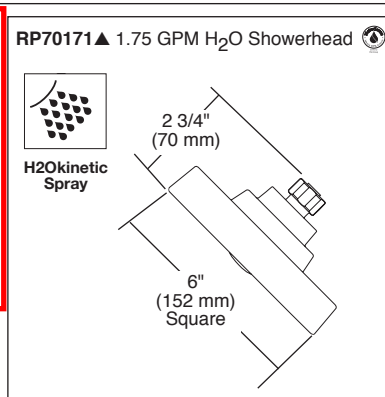

▲ Designate Proper Finish Suffix

Delta reserves the right (1) to make changes in specifications and materials, and (2) to change or discontinue models, both without notice or obligation. Dimensions are for reference only. See current full-line price book or www.deltafaucet.com for finish options and product availability.