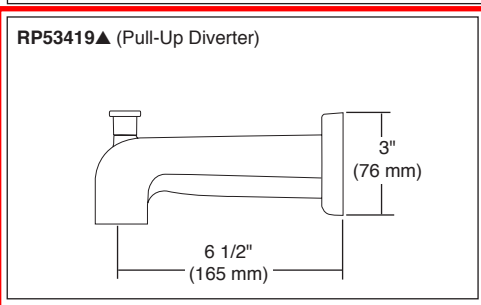

▲ Designate Proper Finish Suffix

Delta reserves the right (1) to make changes in specifications and materials, and (2) to change or discontinue models, both without notice or obligation. Dimensions are for reference only. See current full-line price book or www.deltafaucet.com for finish options and product availability.