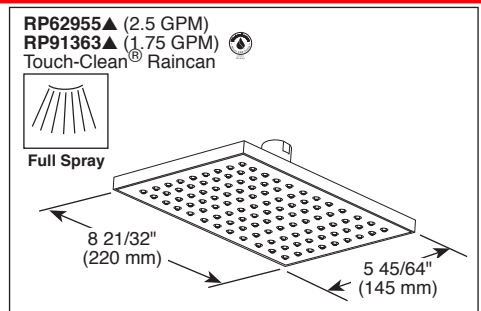

▲ Designate Proper Finish Suffix

Delta reserves the right (1) to make changes in specifications and materials, and (2) to change or discontinue models, both without notice or obligation. Dimensions are for reference only. See current full-line price book or www.deltafaucet.com for finish options and product availability.