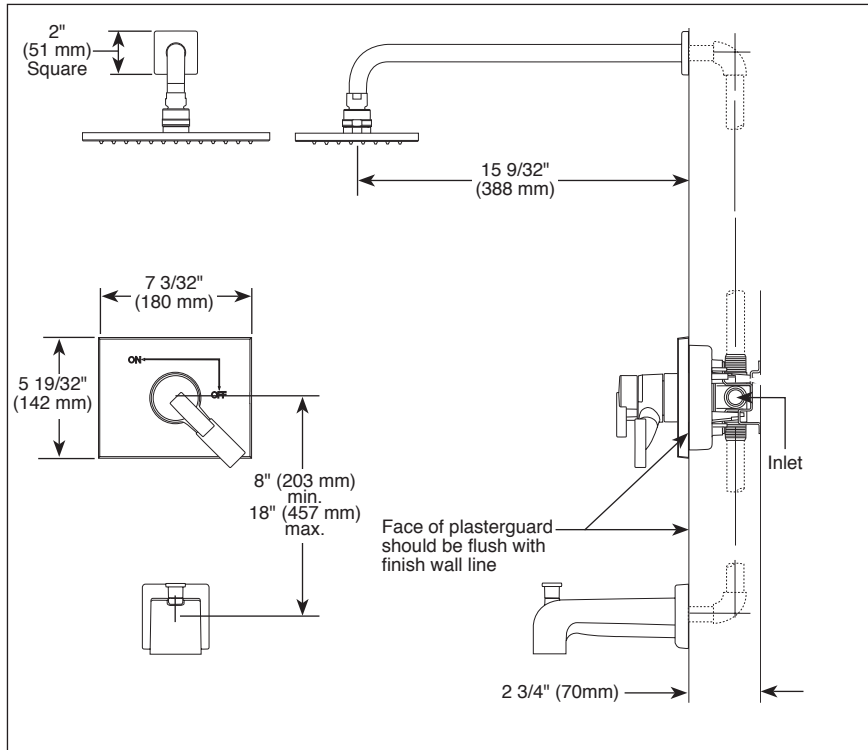

▲ Designate Proper Finish Suffix

Delta reserves the right (1) to make changes in specifications and materials, and (2) to change or discontinue models, both without notice or obligation. Dimensions are for reference only. See current full-line price book or www.deltafaucet.com for finish options and product availability.