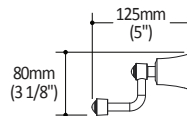

Colors (Finishes)

- Chrome : ACXXXX-110

Packaging

- **Dimensions:**

- AC1501 - 670mm x 100mm x 80mm
(26 3/8" x 4" x 3 1/8")
- AC1502 - 675mm x 155mm x 105mm
(26 1/2" x 6" x 4 1/4")
- AC1505 - 260mm x 175mm x 65mm
(10 1/4" x 6 7/8" x 2")
- AC1504 - 180mm x 100mm x 59mm
(7" x 4" x 2 2/5")
- AC1503 - 95mm x 95mm x 60mm
(3 3/4" x 3 3/4" x 2 3/8")

- AC1501 - 1.55 lb (0.70 kg)
- AC1502 - 2.35 lb (1.08 kg)
- AC1505 - 1.15 lb (0.52 kg)
- AC1504 - 1.15 lb (0.52 kg)
- AC1503 - 0.70 lb (0.32 kg)

Installation Notes

This product must be installed following the installation instructions provided.

Product dimensions:

AC1501
24" single towel bar

AC1502
24" double towel bar

AC1505
Towel holder 9"

AC1504
Paper holder

AC1503
Double robe hook

Important: Dimensions are approximated and are subject to changes. Please refer to the installation instructions.