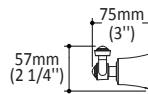

Colors (Finishes)

- Chrome : ACXXXX-110

Packaging

- **Dimensions:**

- AC1501 - 670mm x 100mm x 80mm
(26 3/8" x 4" x 3 1/8")
- AC1502 - 675mm x 155mm x 105mm
(26 1/2" x 6" x 4 1/4")
- AC1505 - 260mm x 175mm x 65mm
(10 1/4" x 6 7/8" x 2")
- AC1504 - 180mm x 100mm x 59mm
(7" x 4" x 2 2/5")
- AC1503 - 95mm x 95mm x 60mm
(3 3/4" x 3 3/4" x 2 3/8")

Product dimensions:

AC1501
24" single towel bar

AC1502
24" double towel bar

AC1505
Towel holder 9"

AC1504
Paper holder

AC1503
Double robe hook

Important: Dimensions are approximated and are subject to changes. Please refer to the installation instructions.