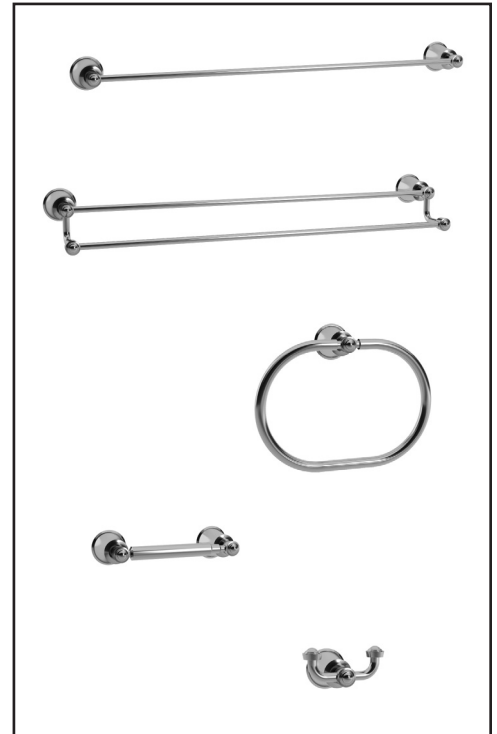

RUSTIK™

AC1071 - AC1073 - AC1074 - AC1075 - AC1077

Bathroom Accessories

SPECIFICATIONS

Features

- Solid brass construction
- Concealed installation
- Installation hardware included
- Complement to Rustik™ faucet Collection

Colors (Finishes)

- Chrome : ACXXXX-110

Packaging

- **Dimensions:**

- AC1501 - 670mm x 100mm x 80mm
(26 3/8" x 4" x 3 1/8")
- AC1502 - 675mm x 155mm x 105mm
(26 1/2" x 6" x 4 1/4")
- AC1505 - 260mm x 175mm x 65mm
(10 1/4" x 6 7/8" x 2")
- AC1504 - 180mm x 100mm x 59mm
(7" x 4" x 2 2/5")
- AC1503 - 95mm x 95mm x 60mm
(3 3/4" x 3 3/4" x 2 3/8")

- **Volume:**

- AC1501 - 0.0054 cu m (0.19 cu ft)
- AC1502 - 0.011 cu m (0.38 cu ft)
- AC1505 - 0.003 cu m (0.102 cu ft)
- AC1504 - 0.0011 cu m (0.038 cu ft)
- AC1503 - 0.0005 cu m (0.019 cu ft)

- **Total weight:**

Product dimensions:

AC1501
24" single towel bar

AC1502
24" double towel bar

AC1505
Towel holder 9"

AC1504
Paper holder

AC1503
Double robe hook

Important: Dimensions are approximated and are subject to changes. Please refer to the installation instructions.