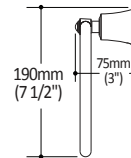

Colors (Finishes)

- Chrome : ACXXXX-110

Packaging

- **Dimensions:**

- AC1501 - 670mm x 100mm x 80mm
(26 3/8" x 4" x 3 1/8")
- AC1502 - 675mm x 155mm x 105mm
(26 1/2" x 6" x 4 1/4")
- AC1505 - 260mm x 175mm x 65mm
(10 1/4" x 6 7/8" x 2")
- AC1504 - 180mm x 100mm x 59mm
(7" x 4" x 2 2/5")
- AC1503 - 95mm x 95mm x 60mm
(3 3/4" x 3 3/4" x 2 3/8")

- **Volume:**

- AC1501 - 0.0054 cu m (0.19 cu ft)
- AC1502 - 0.011 cu m (0.38 cu ft)
- AC1505 - 0.003 cu m (0.102 cu ft)
- AC1504 - 0.0011 cu m (0.038 cu ft)
- AC1503 - 0.0005 cu m (0.019 cu ft)

- **Total weight:**

- AC1501 - 1.55 lb (0.70 kg)
- AC1502 - 2.35 lb (1.08 kg)
- AC1505 - 1.15 lb (0.52 kg)
- AC1504 - 1.15 lb (0.52 kg)
- AC1503 - 0.70 lb (0.32 kg)

Installation Notes

This product must be installed following the installation instructions provided.

Product dimensions:

AC1501
24" single towel bar

AC1502
24" double towel bar

AC1505
Towel holder 9"

AC1504
Paper holder

AC1503
Double robe hook

Important: Dimensions are approximated and are subject to changes. Please refer to the installation instructions.