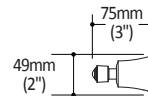

Product dimensions:

AC1501
24" single towel bar