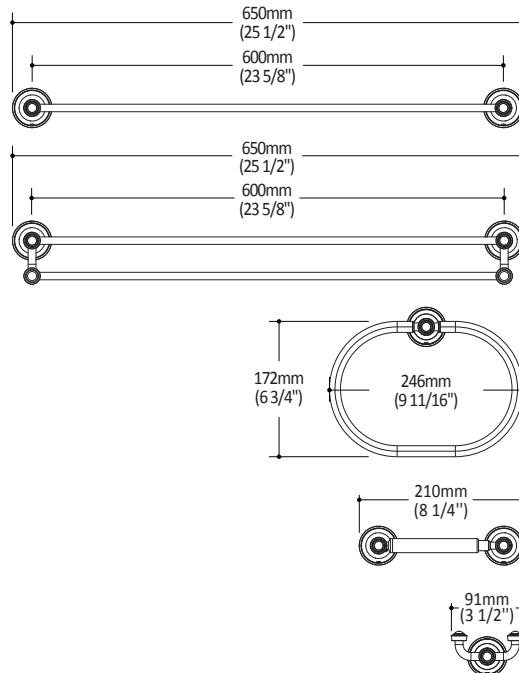

Colors (Finishes)

- Chrome : ACXXXX-110

Packaging

- **Dimensions:**

- AC1501 - 670mm x 100mm x 80mm
(26 3/8" x 4" x 3 1/8")
- AC1502 - 675mm x 155mm x 105mm
(26 1/2" x 6" x 4 1/4")
- AC1505 - 260mm x 175mm x 65mm
(10 1/4" x 6 7/8" x 2")
- AC1504 - 180mm x 100mm x 59mm
(7" x 4" x 2 2/5")
- AC1503 - 95mm x 95mm x 60mm
(3 3/4" x 3 3/4" x 2 3/8")

- **Volume:**

- AC1501 - 0.0054 cu m (0.19 cu ft)
- AC1502 - 0.011 cu m (0.38 cu ft)
- AC1505 - 0.003 cu m (0.102 cu ft)
- AC1504 - 0.0011 cu m (0.038 cu ft)
- AC1503 - 0.0005 cu m (0.019 cu ft)

- **Total weight:**

- AC1501 - 1.55 lb (0.70 kg)
- AC1502 - 2.35 lb (1.08 kg)
- AC1505 - 1.15 lb (0.52 kg)
- AC1504 - 1.15 lb (0.52 kg)
- AC1503 - 0.70 lb (0.32 kg)

Installation Notes

This product must be installed following the installation instructions provided.

Product dimensions:

AC1501
24" single towel bar

AC1502
24" double towel bar

AC1505
Towel holder 9"

AC1504
Paper holder

AC1503
Double robe hook

Important: Dimensions are approximated and are subject to changes. Please refer to the installation instructions.