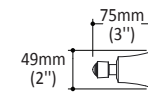

Colors (Finishes)

- Chrome : ACXXXX-110

Packaging

- **Dimensions:**

- AC1501 - 670mm x 100mm x 80mm
(26 3/8" x 4" x 3 1/8")
- AC1502 - 675mm x 155mm x 105mm
(26 1/2" x 6" x 4 1/4")
- AC1505 - 260mm x 175mm x 65mm
(10 1/4" x 6 7/8" x 2")
- AC1504 - 180mm x 100mm x 59mm
(7" x 4" x 2 2/5")
- AC1503 - 95mm x 95mm x 60mm
(3 3/4" x 3 3/4" x 2 3/8")

Product dimensions:

AC1501
24" single towel bar

AC1502
24" double towel bar

AC1505
Towel holder 9"

AC1504
Paper holder

AC1503
Double robe hook

Important: Dimensions are approximated and are subject to changes. Please refer to the installation instructions.