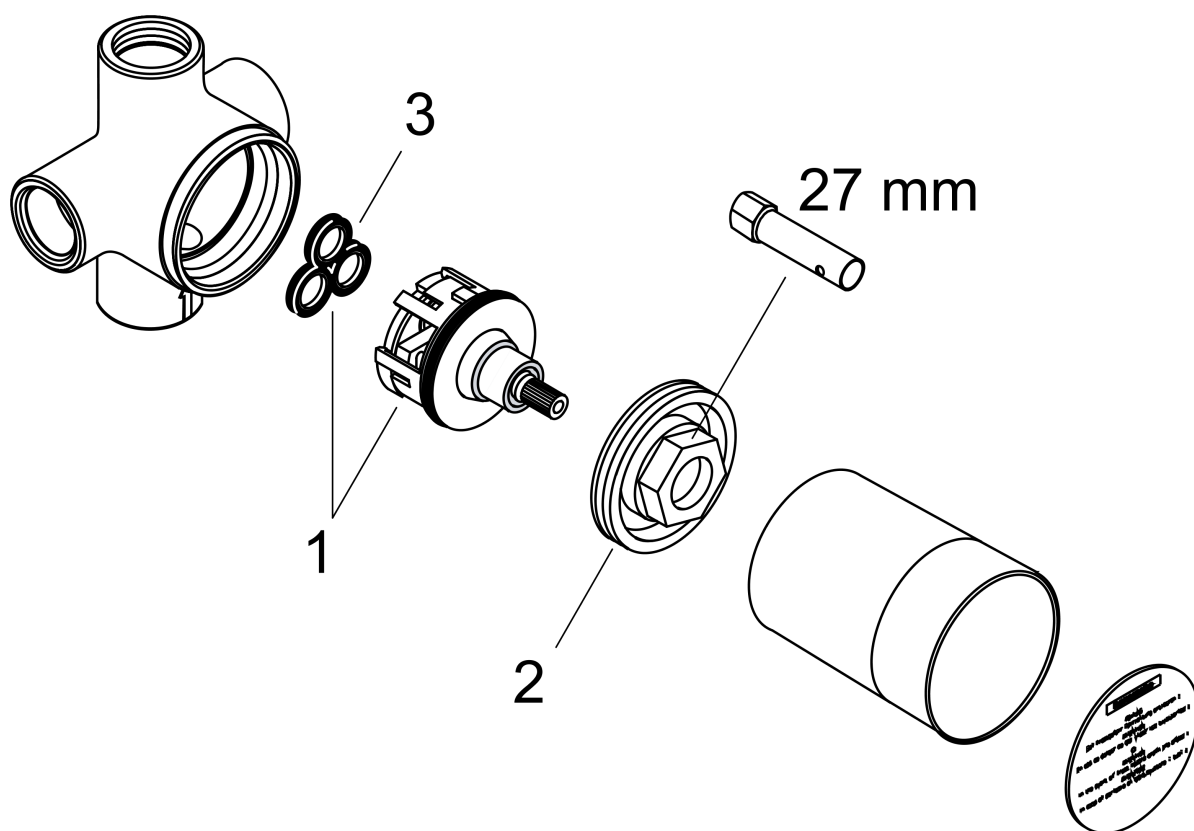

Rough, Quattro 3-Way Diverter, 3/4"
 Finishes : n.a. Part no. : 15930181

Exploded drawing

Year of production: >07/18

Rough, Quattro 3-Way Diverter, 3/4"
 Finishes : n.a. Part no. : **15930181**

Spare parts list

Year of production: >07/18

Pos.	Description	Part no.	Price	PU
1	diverter unit	96604000	-	1
2	nut	97550000	-	1
3	sealing set	98798000	-	1
a	extension 25 mm	96370000	-	1