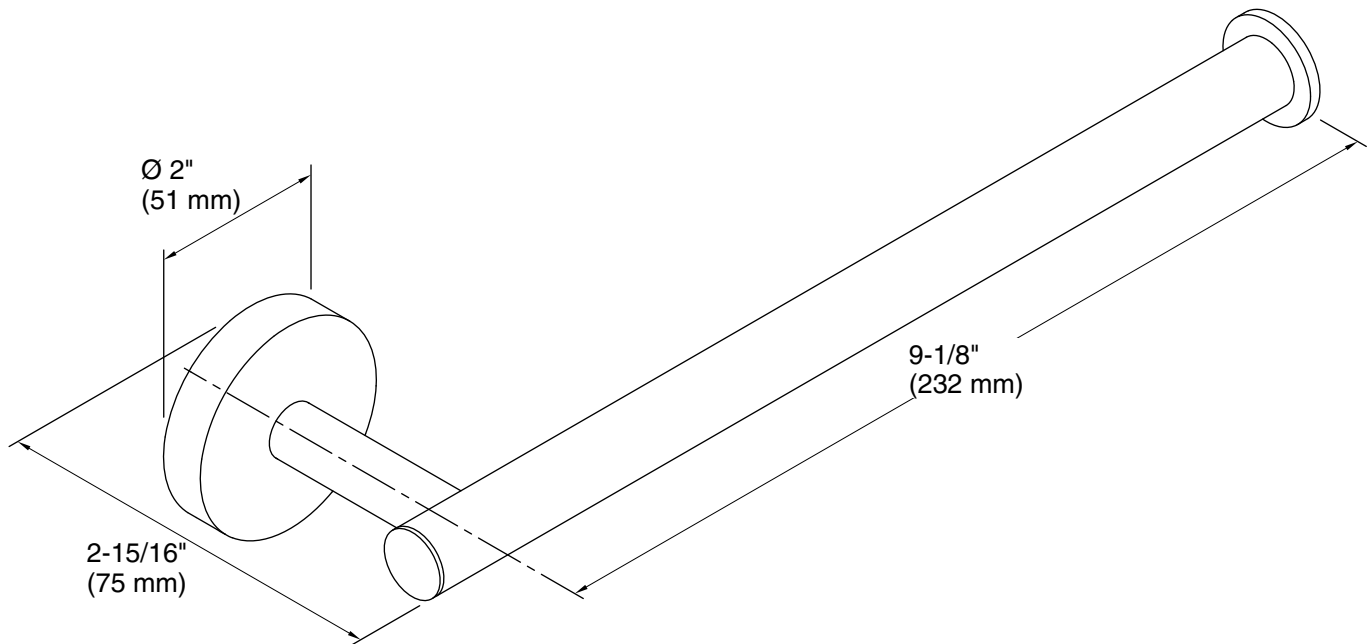

Color	Code	Description
	CP	Polished Chrome
	BN	Vibrant® Brushed Nickel
	BL	Matte Black
	2MB	Vibrant® Brushed Moderne Brass

Technical Information

All product dimensions are nominal.

Material: Zinc

Notes

Install this product according to the installation instructions.