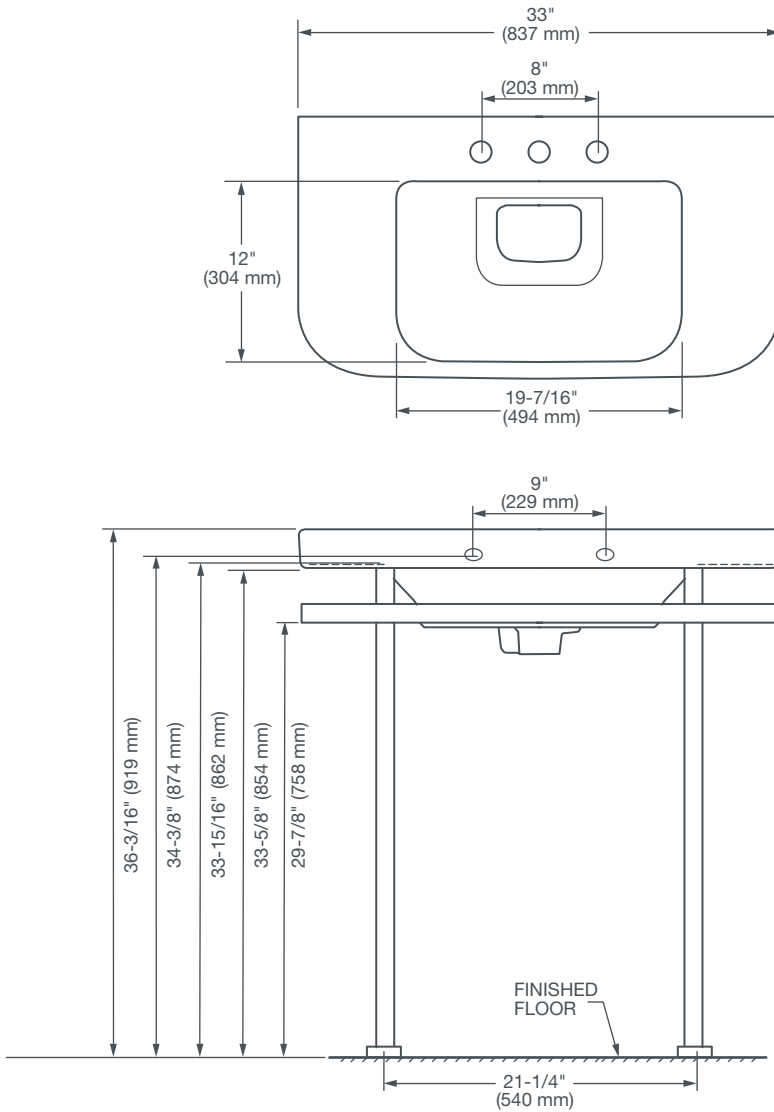

DIMENSIONS

NOMINAL DIMENSIONS

33" x 18" x 36-3/16" (837 x 457 x 919 mm)

BOWL INSIDE DIMENSIONS

19-7/16" (494 mm) wide

12" (304 mm) front to back

5" (128 mm) depth

COLORS/FINISHES

ROUGH IN DIAGRAM SHOWN
ON NEXT PAGE

LYNDON[®]

33" LAVATORY

WITH CONSOLE

NOTES:

Dimensions shown for location supplies and "P" trap are suggested. Provide suitable reinforcement for all wall supports. Slab/pedestal anchors and mounting features to be furnished by others. Fittings not included with fixture and must be ordered separately. Installation Instructions supplied with lavatory.

IMPORTANT:

Dimensions of fixtures are nominal and may vary within the range of tolerance established by ANSI standards. These measurements are subject to change or cancellation. No responsibility is assumed for use of superseded or voided pages.