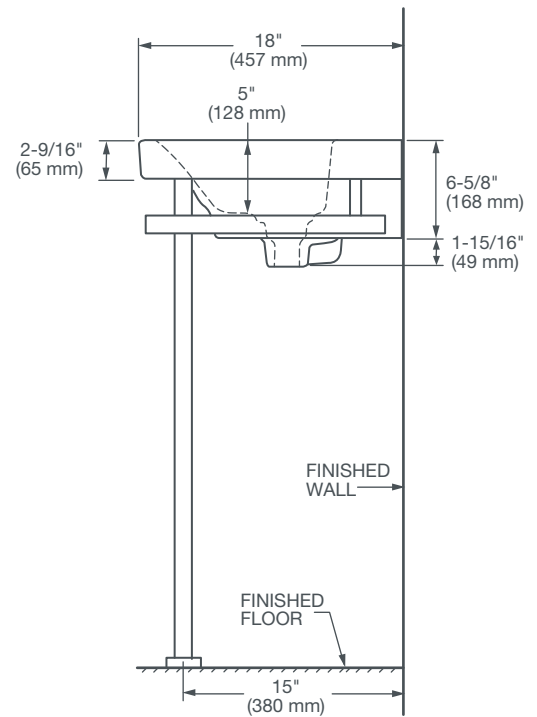

DIMENSIONS

NOMINAL DIMENSIONS

33" x 18" x 36-3/16" (837 x 457 x 919 mm)

BOWL INSIDE DIMENSIONS

19-7/16" (494 mm) wide

12" (304 mm) front to back

5" (128 mm) depth

COLORS/FINISHES

Lavatory: Canvas White (415)

Console/Bottle Trap: Polished Chrome (002)
Brushed Nickel (144)

SEPARATE COMPONENTS

D20076001.415 Single-Hole Lavatory

D21035033.XXX Console

D35700010.XXX Contemporary Decorative Bottle Trap
(optional component)

ROUGH IN DIAGRAM SHOWN
ON NEXT PAGE

LYNDON[®]

33" LAVATORY

WITH CONSOLE

NOTES:

Dimensions shown for location supplies and "P" trap are suggested. Provide suitable reinforcement for all wall supports. Slab/pedestal anchors and mounting features to be furnished by others. Fittings not included with fixture and must be ordered separately. Installation Instructions supplied with lavatory.

IMPORTANT:

Dimensions of fixtures are nominal and may vary within the range of tolerance established by ANSI standards. These measurements are subject to change or cancellation. No responsibility is assumed for use of superseded or voided pages.