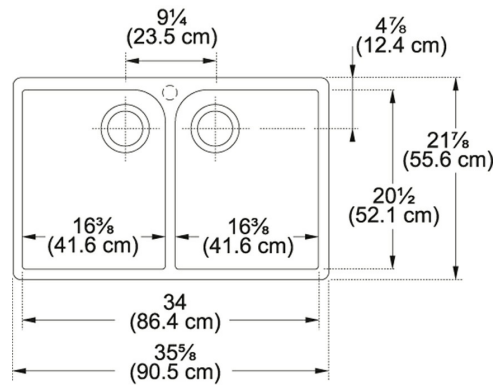

Manor House MHK720-35WH Fireclay White | 130.0066.213

FAMILY : Sinks | SERIES : Manor House | MODEL : MHK720-35WH | FINISH : Fireclay White | STYLE : Contemporary |
INSTALLATION TYPE : Apron Front

TECHNICAL DATA

Cabinet Size	36"
Waste Outlet Diameter	3 1/2"
Faucet Hole	1
Length overall	35 5/8"
Width overall	21 7/8"
Length of large bowl	16 3/8"
Width of large bowl	20 1/2"
Depth of large bowl	7 7/8"
Number of Bowls	2
Remarks FKS	Dimensions may vary by 2% (plus or minus) due to material attributes and firing process. Finish on front and sides only. Template not provided. Franke recommends using the actual sink model when making final cutout. FRTWIST not suitable for Fireclay sinks.
Type of Material	FIRECLAY
Apron depth	8 5/8"
Cut-Out Template	Yes