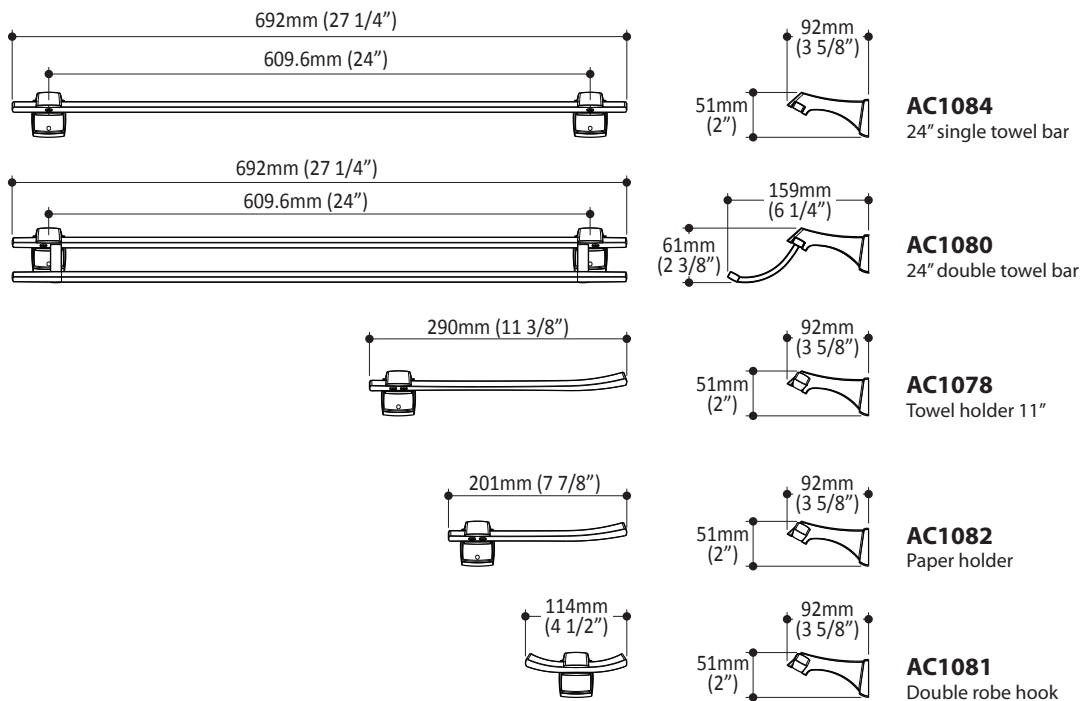

Product dimensions:

Important: Dimensions are approximated and are subject to changes. Please refer to the installation instructions.

Kalia inc.
1355, 2nd Street
Sainte-Marie (Quebec)
Canada G6E 1G9

t. 1-418-387-9090
1 877 GO KALIA (1-877-465-2542)
f. 1-418-387-9089
www.KaliaStyle.com