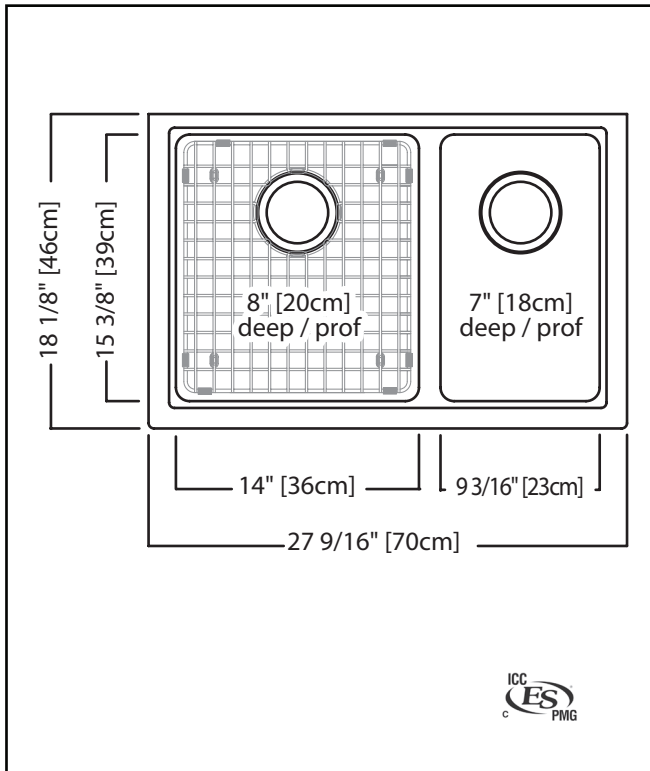

KINDRED

GRANITE SERIES

DOUBLE BOWL 28" UNDERMOUNT SINK

MODEL: KGDC2RU-8CH (CHAMPAGNE)

MODEL: KGDC2RU-8ON (ONYX)

MODEL: KGDC2RU-8ES (MOCHA)

MODEL: KGDC2RU-8SM (STORM)

MODEL: KGDC2RU-8SG (SHADOW GREY)

TECHNICAL FEATURES

OVERALL SINK SIZE (OD)	18 1/8" FB x 27 9/16" LR
LARGE BOWL SIZE (ID)	15 3/8" FB x 14" LR x 8" DP
SMALL BOWL SIZE (ID)	15 3/8" FB x 9 3/16" LR x 7" DP
MINIMUM CABINET SIZE	27"
CORNER RADIUS	20 mm
DRAIN HOLE LOCATION	Rear
INSTALLATION TYPE	Undermount
SOUND DAMPENING	Natural Sound Absorbing Material
WEIGHT	42.0 lbs
WARRANTY	Limited Lifetime
COUNTRY OF ORIGIN	Slovakia