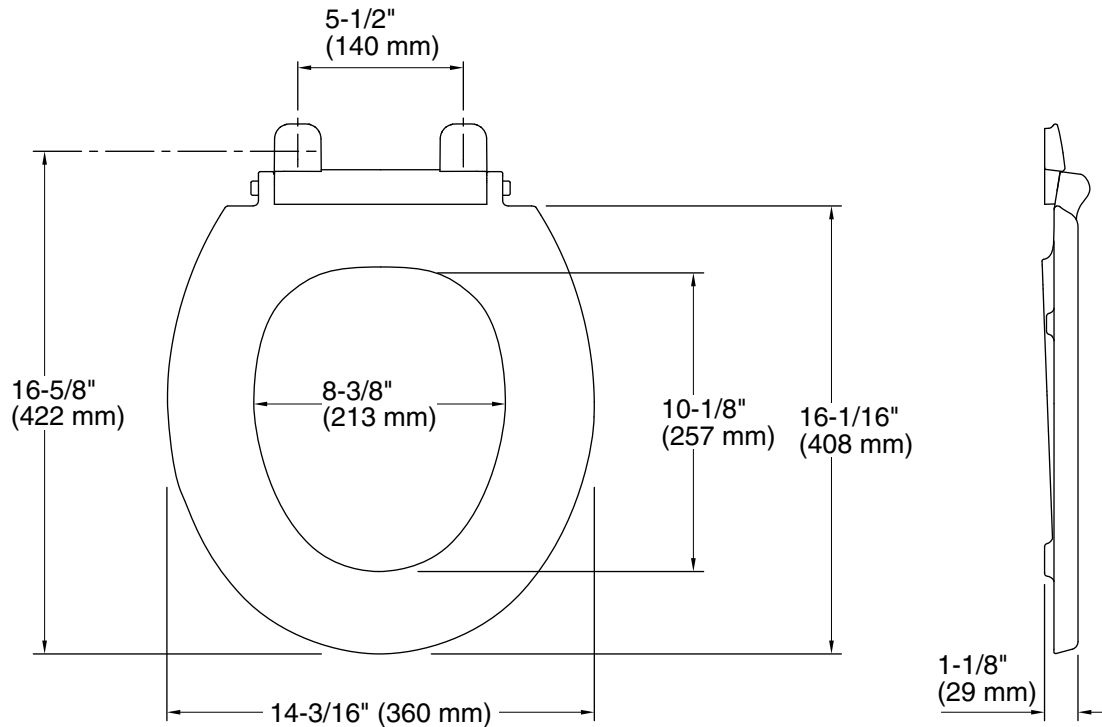

Color	Code	Description
-------	------	-------------

	0	White
---	---	-------

Technical Information

All product dimensions are nominal.

Seat shape type: Round-front
Seat front type: Closed-front
Seat-mounting holes: 5-1/2" (140 mm)