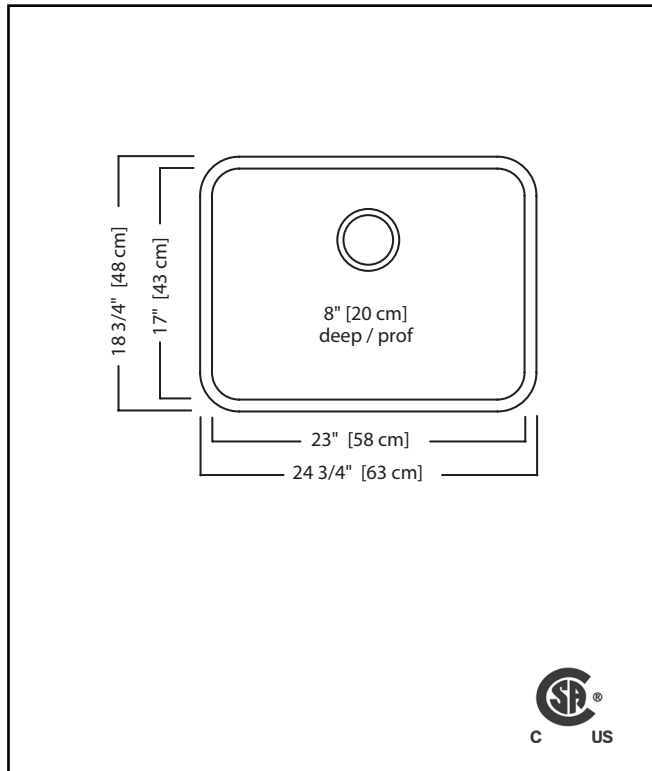

### SINGLE BOWL 20 GAUGE UNDERMOUNT

MODEL: QSUA1925-8

- ✓ Resilient finish offers lasting durability
- ✓ Rear off-set drain maximizes the usable bottom surface of the bowl while also creating extra cabinet space beneath the sink
- ✓ Sound dampening system that reduces excess noise from running water and disposal vibration
- ✓ Undermount installation creates a seamless profile to bring sleek style to any kitchen

### TECHNICAL FEATURES

OVERALL SINK SIZE (OD)	18 3/4" FB x 24 3/4" LR
BOWL SIZE (ID)	17" FB x 23" LR x 8" DP
MINIMUM CABINET SIZE	27"
MATERIAL	20 Gauge
CORNER RADIUS	50 mm
STAINLESS STEEL FINISH	Satin Finished Bowl with Silk Finished Rim
DRAIN HOLE LOCATION	Rear
INSTALLATION TYPE	Undermount
SOUND COATING	Undercoating
WEIGHT	14.5 lbs
WARRANTY	Limited Lifetime
COUNTRY OF ORIGIN	Canada