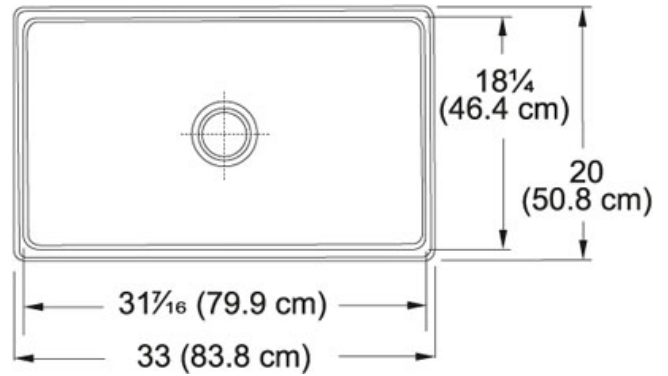

## TECHNICAL DATA

Cabinet Size	838.00
Waste Outlet Diameter	3 1/2"
Length overall	838.00
Width overall	508.00
Depth Overall	260.00
Length of large bowl	798.50
Width of large bowl	464.00
Depth of large bowl	233.00
Number of Bowls	1
Remarks	Dimensions may vary by 2% (plus or minus) due to material attributes and firing process. Back and sides of sink are NOT finished. FRTWIST not suitable for Fireclay sinks.
Apron depth	257.20
Cut-Out Template	Yes