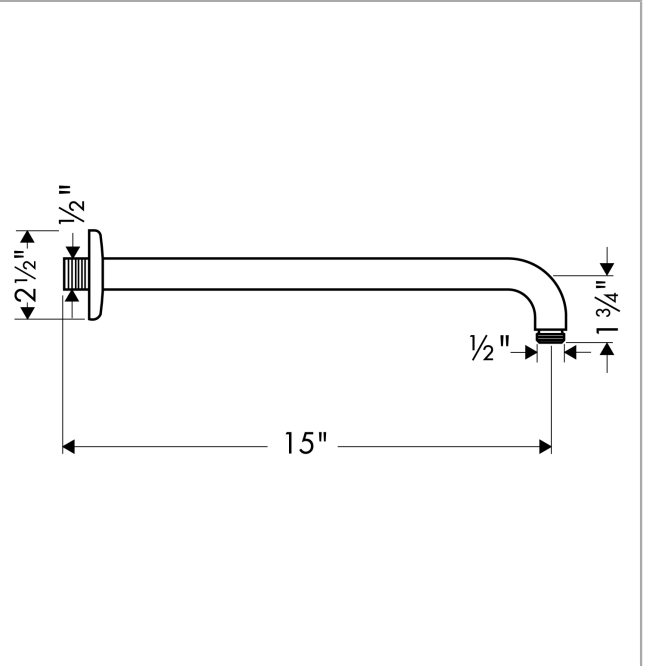

Showerarm Raindance 15"

Finish: **Brushed Nickel** Part no. : **27413821**

Description

Features

- Length: 389 mm
- Solid brass
- Version: 90° angle
- Connection type: 1/2" NPT
- Showerarm, escutcheon, installation manual

Compliance / Sustainability

Product image

Scale drawing

Showerarm Raindance 15"

Finish: **Brushed Nickel** Part no. : **27413821**

Exploded drawing

Year of production: >08/04

Showerarm Raindance 15"

Finish: **Brushed Nickel** Part no. : **27413821**

Spare parts list

Year of production: >08/04

Pos.	Description	Part no.	PC	PU
1	escutcheon	28454820	0	1