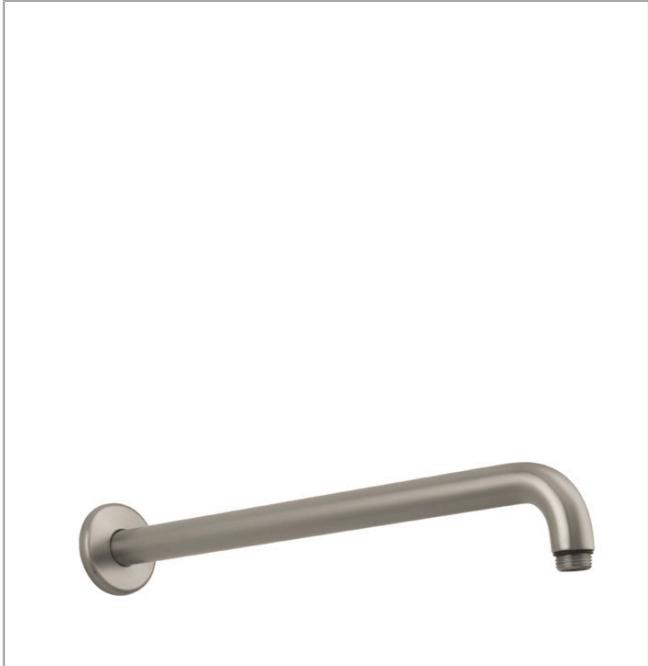

Showerarm Raindance 15"

Finish: **Brushed Nickel** Part no. : **27413821**

Description

Features

- Length: 389 mm
- Solid brass
- Version: 90° angle
- Connection type: 1/2" NPT
- Showerarm, escutcheon, installation manual

Compliance / Sustainability

Product image

Scale drawing

Showerarm Raindance 15"

Finish: **Brushed Nickel** Part no. : **27413821**

Exploded drawing

Year of production: >08/04

Showerarm Raindance 15"

Finish: **Brushed Nickel** Part no. : **27413821**

Spare parts list

Year of production: >08/04

Pos.	Description	Part no.	PC	PU
1	escutcheon	28454820	0	1