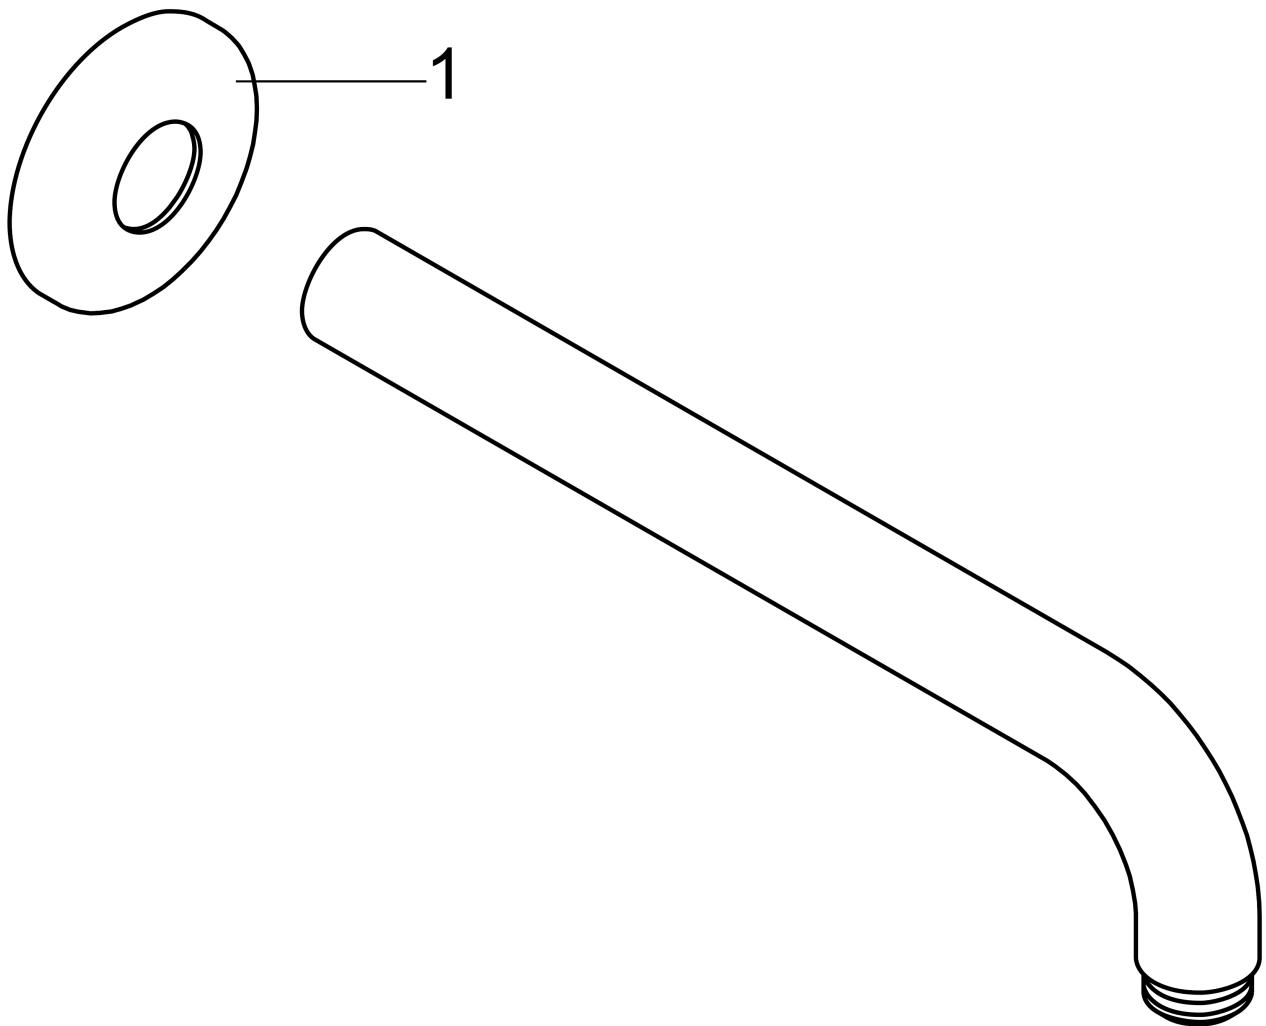

Showerarm Raindance 15"

Finish: **Brushed Nickel** Part no. : **27413821**

Description

Features

- Length: 389 mm
- Solid brass
- Version: 90° angle
- Connection type: 1/2" NPT
- Showerarm, escutcheon, installation manual

Compliance / Sustainability

Product image

Scale drawing

Showerarm Raindance 15"

Finish: **Brushed Nickel** Part no. : **27413821**

Exploded drawing

Year of production: >08/04

Showerarm Raindance 15"

Finish: **Brushed Nickel** Part no. : **27413821**

Spare parts list

Year of production: >08/04

Pos.	Description	Part no.	PC	PU
1	escutcheon	28454820	0	1