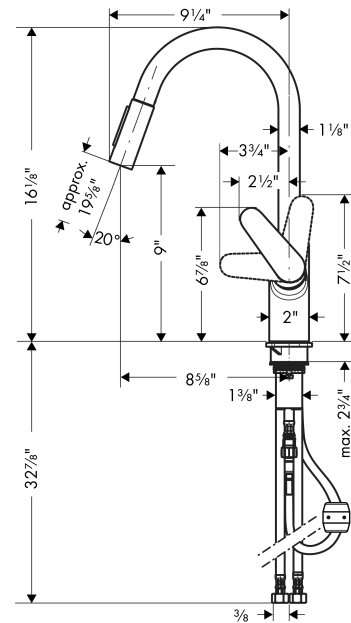

Focus

HighArc Kitchen Faucet, 2-Spray Pull-Down, 1.5 GPM

Finish: **Chrome** Part no. : **04920000**

Description

Features

- Swivel range 150°
- Laminar spray, shower spray
- Toggle spray diverter with pause feature (allows temporary stop of water stream)
- MagFit magnetic shower holder
- Deck-mounted
- Maximum flow rate (at 3 bar): 5.7 l/min
- Ceramic cartridge
- G 3/8 hose connections
- Integrated non-return valve
- Extension length up to 50 cm
- Single handle kitchen faucet, connection hoses, fixation set, installation manual

Technology

Compliance / Sustainability

Product image

Scale drawing

Focus
HighArc Kitchen Faucet, 2-Spray Pull-Down, 1.5 GPM
 Finish: **Chrome** Part no. : **04920000**

Exploded drawing

Year of production: >09/21

Focus

HighArc Kitchen Faucet, 2-Spray Pull-Down, 1.5 GPM

Finish: **Chrome** Part no. : **04920000**

Spare parts list

Year of production: >09/21

Pos.	Description	Part no.	PC	PU
1	handle	98460000	0	1
2	screw cover	96338000	0	1
3	flange	95498000	0	1
4	nut	97209000	0	1
5	cartridge, assy	92730000	0	1
6	locking screw for handle	95140000	0	1
7	seal	95008000	0	1
8	spout cpl.	95562000	0	1
9	filter	97735000	0	1
10	O-ring 11x2	98127000	0	1
11	flow limiter / non return valve	95376000	0	1
12	set of non return valves DW 15	97350000	0	1
13	fixing set (Ø 34)	95049000	0	1
14	hose 1,50 m	88624000	0	1
15	connection hose 35½" M8x0,75 3/8"	96316001	0	1
16	O-Ring 32x2	98193000	0	1
17	service tool	95910000	0	1
18	O-ring 18x1,5	98231000	0	1
19	O-ring 20x1	98140000	0	1
21	weight	98551000	0	1
a	O-ring 7x1,5	98422000	0	1
b	lever collar	97548000	0	1