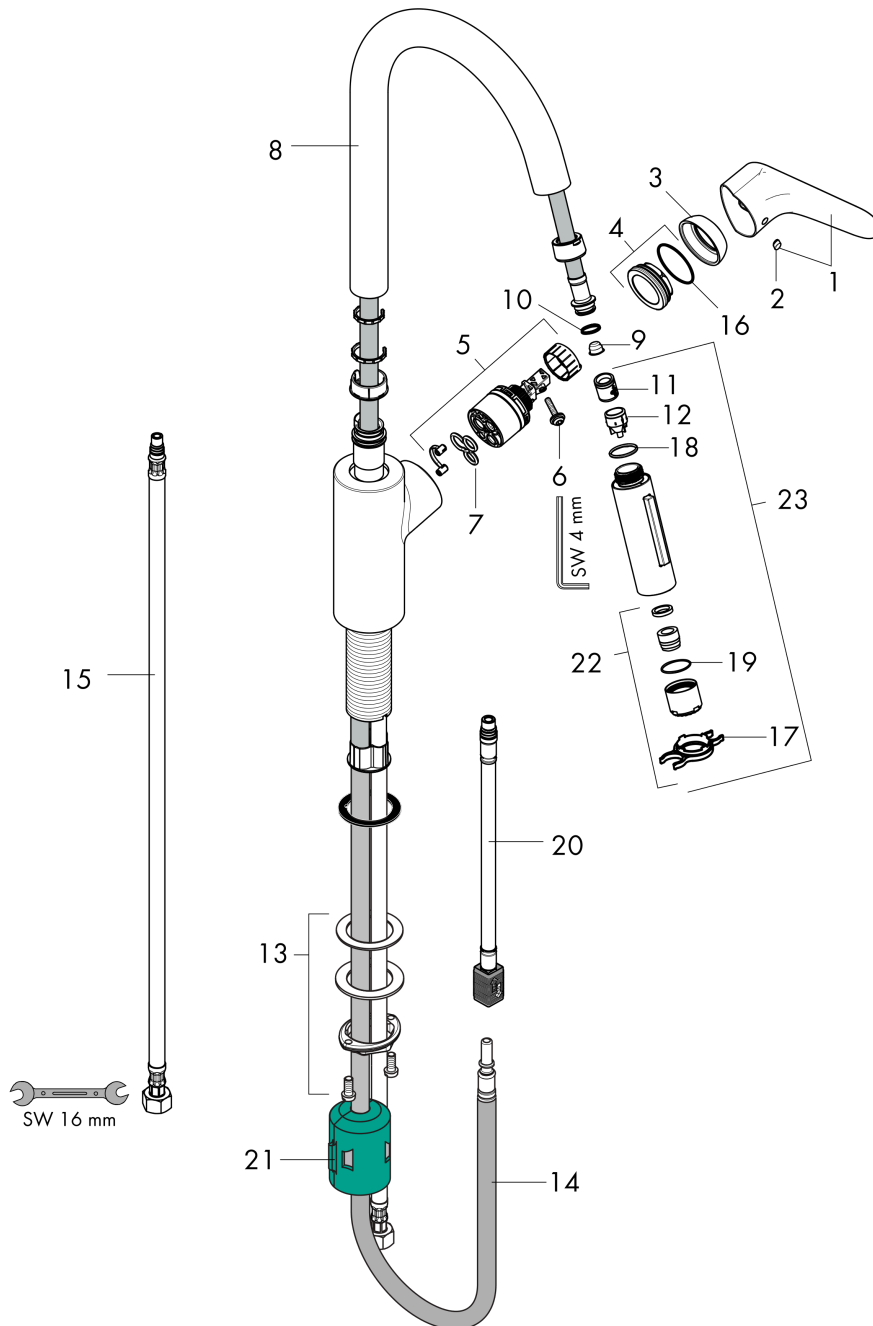

Focus

HighArc Kitchen Faucet, 2-Spray Pull-Down, 1.5 GPM

Finish: **Chrome** Part no. : **04920000**

Description

Features

- Swivel range 150°
- Laminar spray, shower spray
- Toggle spray diverter with pause feature (allows temporary stop of water stream)
- MagFit magnetic shower holder
- Deck-mounted
- Maximum flow rate (at 3 bar): 5.7 l/min
- Ceramic cartridge
- G 3/8 hose connections
- Integrated non-return valve
- Extension length up to 50 cm
- Single handle kitchen faucet, connection hoses, fixation set, installation manual

Technology

Compliance / Sustainability

Product image

Scale drawing

Focus
HighArc Kitchen Faucet, 2-Spray Pull-Down, 1.5 GPM
 Finish: **Chrome** Part no. : **04920000**

Exploded drawing

Year of production: >09/21

Focus

HighArc Kitchen Faucet, 2-Spray Pull-Down, 1.5 GPM

Finish: **Chrome** Part no. : **04920000**

Spare parts list

Year of production: >09/21

Pos.	Description	Part no.	PC	PU
1	handle	98460000	0	1
2	screw cover	96338000	0	1
3	flange	95498000	0	1
4	nut	97209000	0	1
5	cartridge, assy	92730000	0	1
6	locking screw for handle	95140000	0	1
7	seal	95008000	0	1
8	spout cpl.	95562000	0	1
9	filter	97735000	0	1
10	O-ring 11x2	98127000	0	1
11	flow limiter / non return valve	95376000	0	1
12	set of non return valves DW 15	97350000	0	1
13	fixing set (Ø 34)	95049000	0	1
14	hose 1,50 m	88624000	0	1
15	connection hose 35½" M8x0,75 3/8"	96316001	0	1
16	O-Ring 32x2	98193000	0	1
17	service tool	95910000	0	1
18	O-ring 18x1,5	98231000	0	1
19	O-ring 20x1	98140000	0	1
21	weight	98551000	0	1
a	O-ring 7x1,5	98422000	0	1
b	lever collar	97548000	0	1