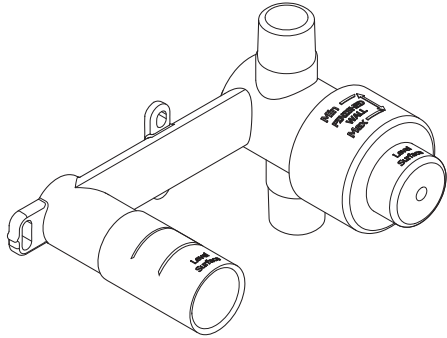

Installation Guide
Guide d'installation
Guía de Instalación

Before Initiating the Installation:

Read all instructions.

Purge the water supply system before connecting it to the faucet.

Avant de commencer l'installation: