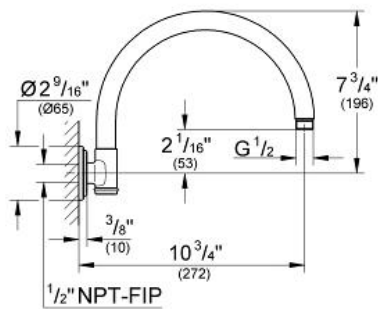

RAINSHOWER RUSTIC
10" Retro Shower Arm

MODEL # 28383000

Pure Freude
an Wasser

Product Description:
RAINSHOWER RUSTIC
10" Retro Shower Arm

Standard Specification:

- 1/2" (13 mm) NPT Male Threads
- Can be used with all Rainshower shower heads except Rainshower Jumbo
- **GROHE StarLight** chrome finish

Applicable Codes & Standards:

- Energy Policy Act of 1992
- ASME A112.18.1/CSA B125.1

Color:

- 28383000 StarLight Chrome