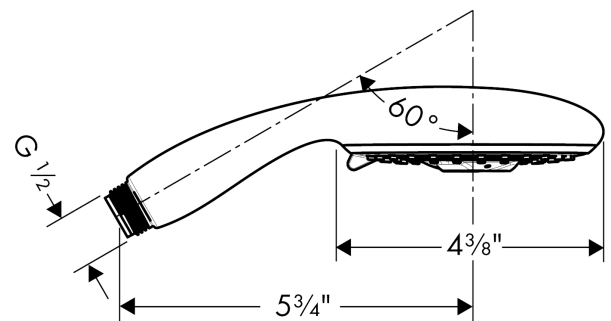

Raindance

Raindance E 100 AIR 3-Jet Handshower

Finishes : **chrome** Part no. : **28502001**

Description

Features

- 65 no-clog spray channels
- Spray modes: RainAir, BalanceAir, WhirlAir
- Flow: 2.5 GPM

Item details

Technology

Design awards

DESIGN PLUS
Sanitär Heizung Klima

Compliance

Product image

Scale drawing

Raindance

Raindance E 100 AIR 3-Jet Handshower