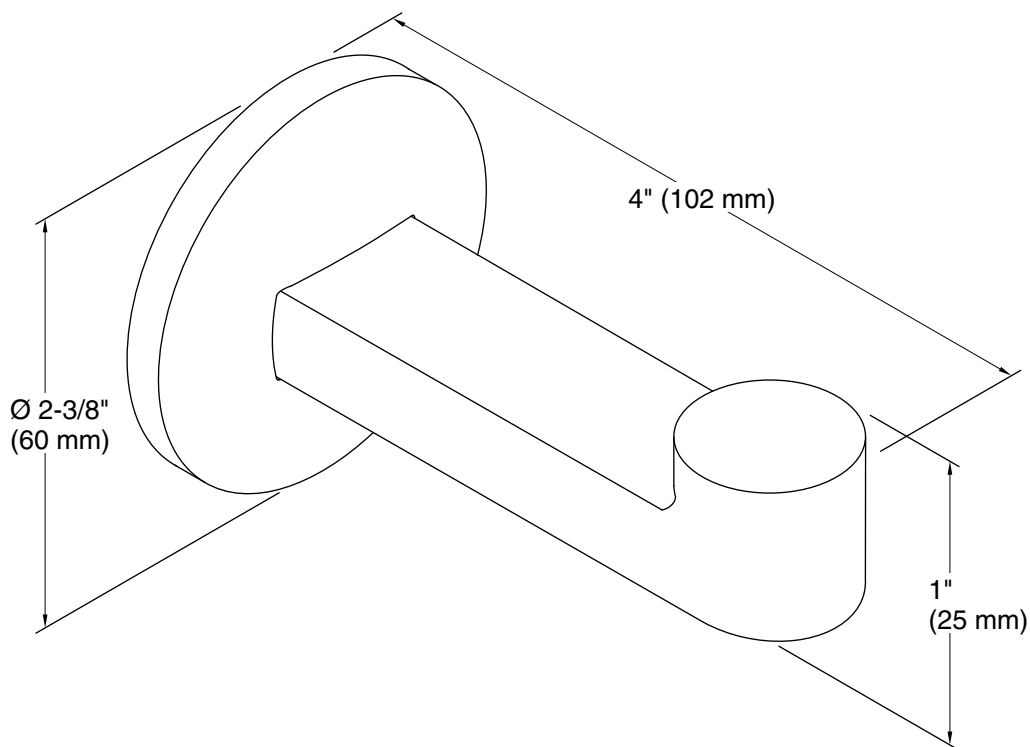

Color	Code	Description
	CP	Polished Chrome
	BN	Vibrant® Brushed Nickel
	BL	Matte Black
	2MB	Vibrant® Brushed Moderne Brass
	TT	Vibrant Titanium

Technical Information

All product dimensions are nominal.

Material: Zinc