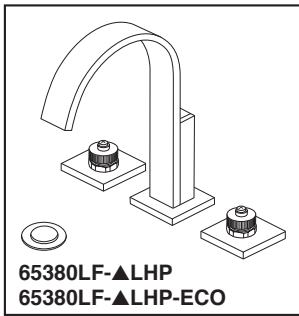

BRIZO®

BATHROOM FAUCET

- Siderna® Bath Collection
- Two Handle Widespread Deck Mount

FEATURES:

- Quick-Snap® Installation

STANDARD SPECIFICATIONS:

- Max flow rate 1.50gpm @ 60 psi, 5.7 L/min @ 414 kPa
- Max flow rate (ECO models only) 1.2 gpm @ 60 psi, 4.5 L/min @ 414 kPa
- Solid brass fabricated end valve and spout bodies
- 1/4 turn handle stops
- Control mechanism is a rotating cylinder ceramic cartridge with 90° rotation
- Models have metal drain with pop-up type fitting with plated flange and stopper
- Ceramic disc valving
- Handles attach to end valves by use of magnets inside handle. No set screw required.
- Handles sold separately

WARRANTY

- Parts and Finish - Lifetime limited warranty; or for commercial purchasers, 10 years for multi-family residential (apartments and condominiums) and 5 years for all other commercial uses, in each case from the date of purchase.
- Electronic Parts and Batteries (if applicable) - 5 years from the date of purchase; or for commercial purchasers, 1 year from the date of purchase. No warranty is provided on batteries.

COMPLIES WITH:

- ASME A112.18.1 / CSA B125.1
- ASME A112.18.2 / CSA B125.2
- Indicates compliance to ICC/ANSI A117.1
- EPA WaterSense®
- Verified compliant with 0.25% weighted average Pb content regulations.

65380LF-▲LHP
65380LF-▲LHP-ECO

Submitted Model No.: _____

Specific Features: _____