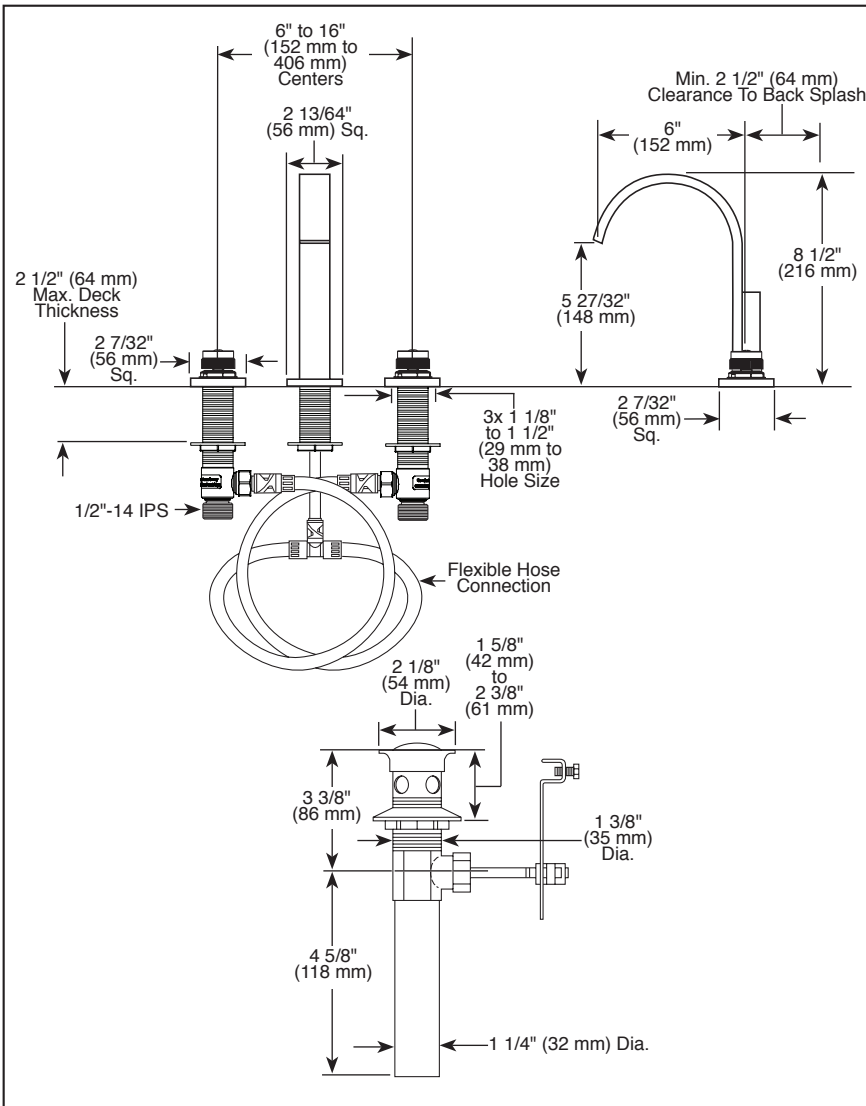

### STANDARD SPECIFICATIONS:

- Max flow rate 1.50gpm @ 60 psi, 5.7 L/min @ 414 kPa
- Max flow rate (ECO models only) 1.2 gpm @ 60 psi, 4.5 L/min @ 414 kPa
- Solid brass fabricated end valve and spout bodies
- 1/4 turn handle stops
- Control mechanism is a rotating cylinder ceramic cartridge with 90° rotation
- Models have metal drain with pop-up type fitting with plated flange and stopper
- Ceramic disc valving
- Handles attach to end valves by use of magnets inside handle. No set screw required.
- Handles sold separately

65380LF-▲LHP  
65380LF-▲LHP-ECO

Submitted Model No.: \_\_\_\_\_

Specific Features: \_\_\_\_\_

HL5380▲ (Metal Inserts)	HL5381▲ (Green Glass Inserts)	HL5382▲ (Solar Gray Glass Inserts)
2 3/4" (70 mm)	2 3/4" (70 mm)	2 3/4" (70 mm)
3 1/2" (89 mm)	3 1/2" (89 mm)	3 1/2" (89 mm)