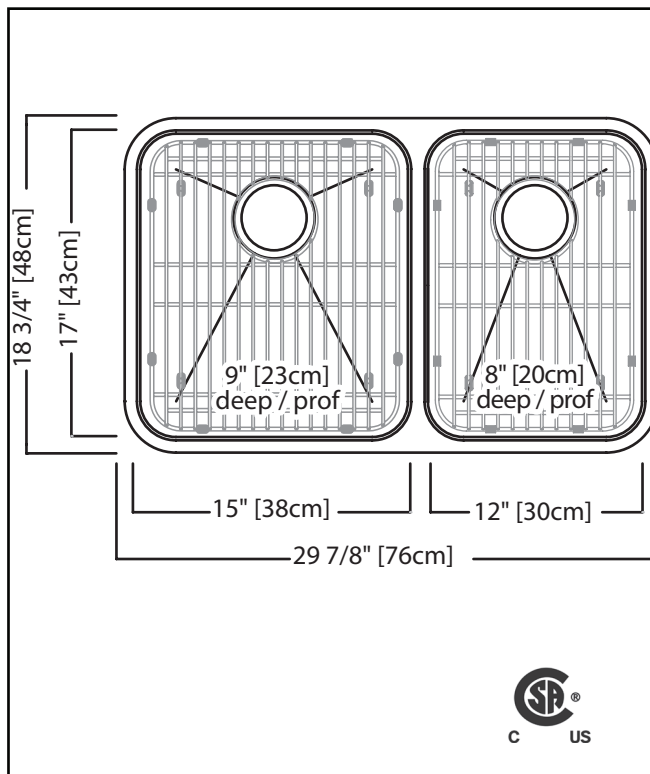

KINDRED

KINDRED COLLECTION

DOUBLE BOWL 18 GAUGE UNDERMOUNT

MODEL: KSC2RUA-9D

- ✓ 18 gauge high quality stainless steel with exceptional resistance to staining and corrosion
- ✓ Deep bowls easily accommodates pots and pans and minimizes splashing
- ✓ Sound dampening pads and undercoating reduce clanking and splashing noises, so you can enjoy a quiet sink
- ✓ Undermount installation creates a seamless profile and brings sleek style to any kitchen

TECHNICAL FEATURES

OVERALL SINK SIZE (OD)	18 3/4" FB x 29 7/8" LR
LARGE BOWL SIZE (ID)	17" FB x 15" LR x 9" DP
SMALL BOWL SIZE (ID)	17" FB x 12" LR x 8" DP
MINIMUM CABINET SIZE	30"
MATERIAL	18 Gauge
CORNER RADIUS	50 mm
STAINLESS STEEL FINISH	Silk Finished Bowl with Silk Finished Rim
DRAIN HOLE LOCATION	Rear
INSTALLATION TYPE	Undermount
SOUND COATING	Sound pads & Undercoating
WEIGHT	27.3 lbs
WARRANTY	Limited Lifetime
COUNTRY OF ORIGIN	Canada