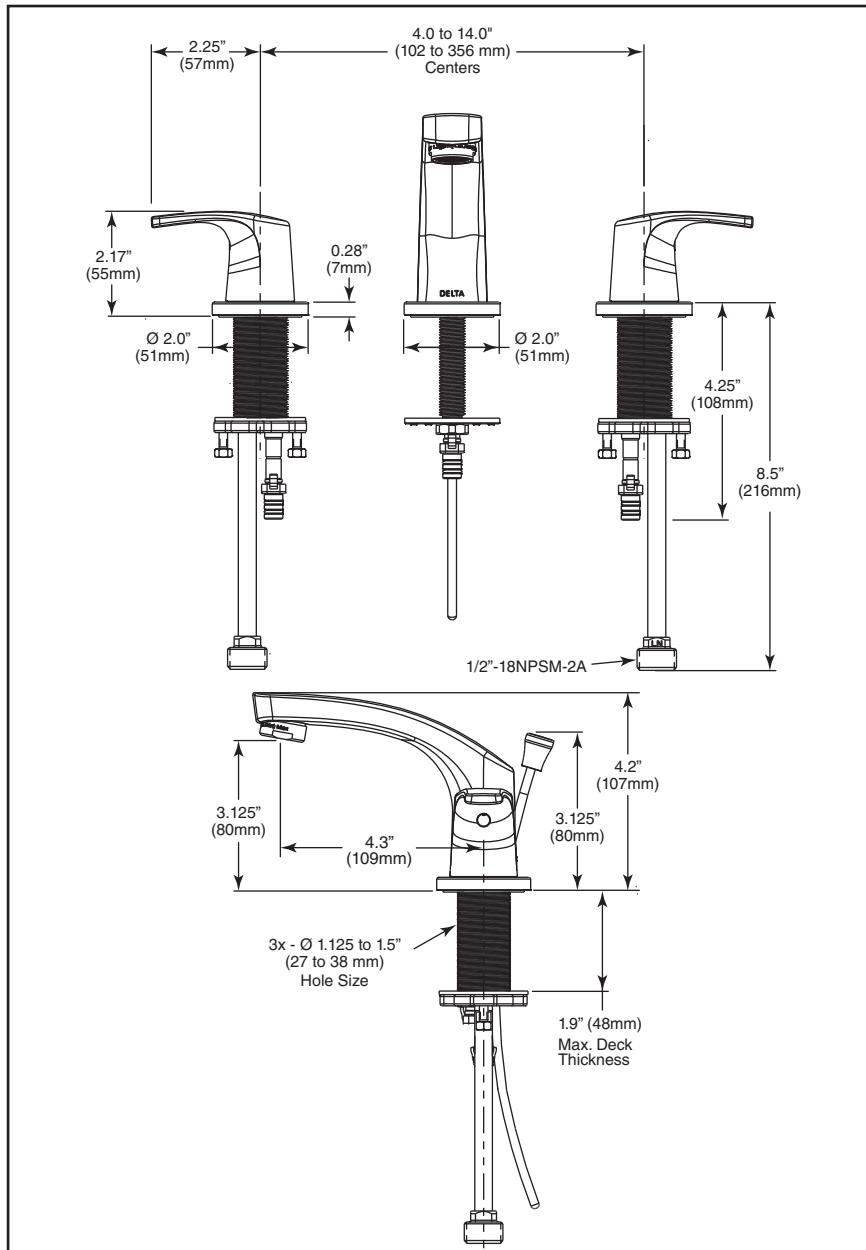

COMPLIES WITH:

- ASME A112.18.1 / CSA B125.1
- EPA WaterSense®
- Verified compliant with 0.25% weighted average Pb content regulations
- ♿ Indicates compliance to ICC/ANSI A117.1

▲ Designate Proper Finish Suffix

Delta Faucet Company reserves the right (1) to make changes in specifications and materials, and (2) to change or discontinue models, both without notice or obligation. Dimensions are for reference only. See current full-line price book or www.deltafaucet.com for finish options and product availability.

DSP-L-3534LF, Rev. A

Delta Faucet Company

55 E. 111th Street, Indianapolis, IN 46280
350 South Edgeware Road, St. Thomas, ON N5P 4L1
© 2020 Delta Faucet Company