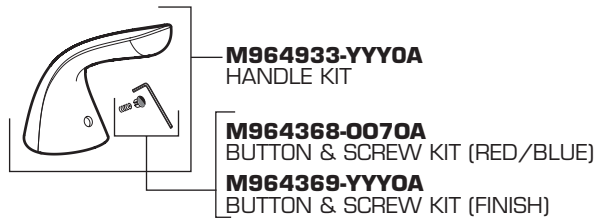

FLUENT™ MONOBLOCK LAVATORY FITTING with Speed Connect®

MODEL NUMBER

7186.101

Replace the "YYY" with appropriate finish code

CHROME	002
SATIN NICKEL	295
OIL RUBBED BRONZE	224

HOT LINE FOR HELP
For toll-free information and answers to your questions, call:
1 (800) 442-1902
Weekdays 8:00 a.m. to 6:00 p.m. EST
IN MEXICO 01-800-839-1200