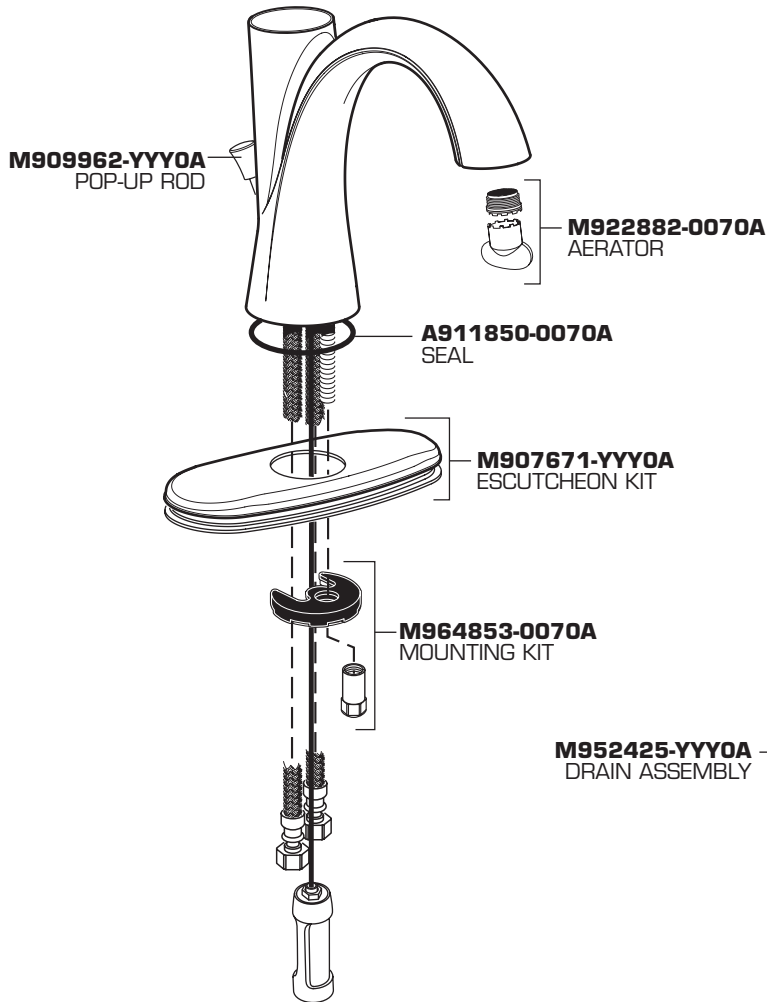

FLUENT™ MONOBLOCK LAVATORY FITTING with Speed Connect®

MODEL NUMBER

7186.101

Replace the "YYY" with appropriate finish code

CHROME	002
SATIN NICKEL	295
OIL RUBBED BRONZE	224

HOT LINE FOR HELP
For toll-free information and answers to your questions, call:
1 (800) 442-1902
Weekdays 8:00 a.m. to 6:00 p.m. EST
IN MEXICO 01-800-839-1200