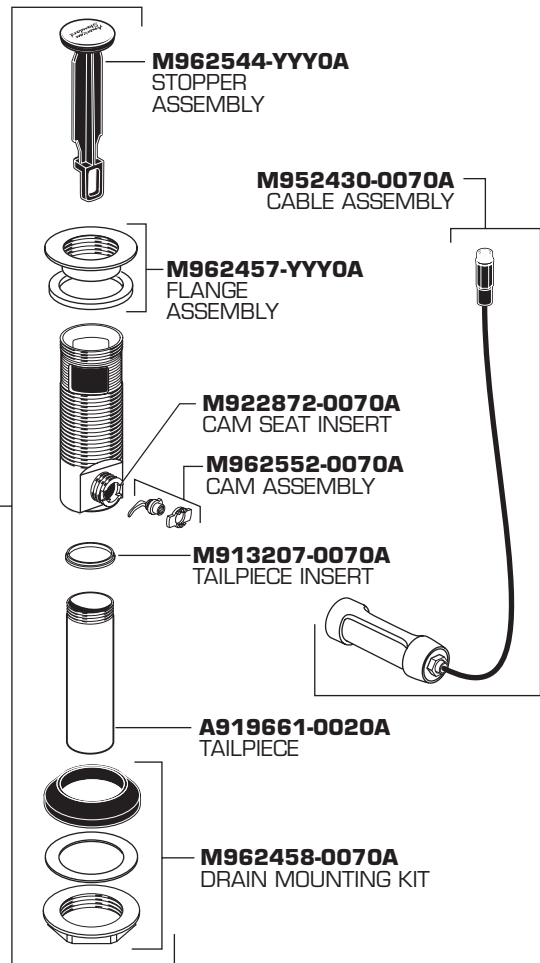

FLUENT™ MONOBLOCK LAVATORY FITTING with Speed Connect®

MODEL NUMBER

7186.101

Replace the "YYY" with appropriate finish code

CHROME	002
SATIN NICKEL	295
OIL RUBBED BRONZE	224

HOT LINE FOR HELP
For toll-free information and answers to your questions, call:
1 (800) 442-1902
Weekdays 8:00 a.m. to 6:00 p.m. EST
IN MEXICO 01-800-839-1200