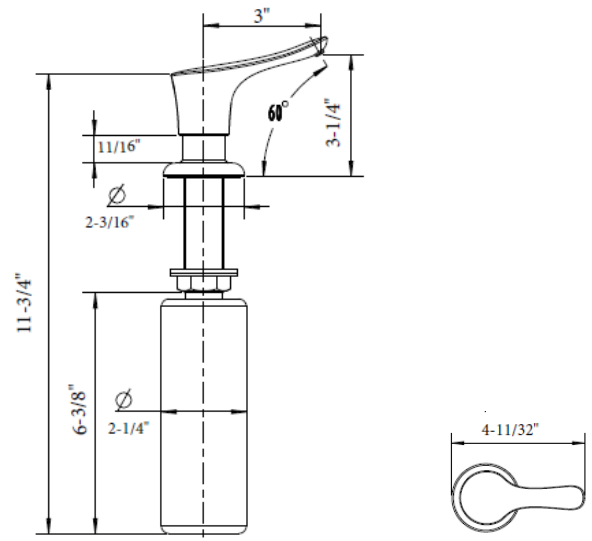

JOB INFORMATION

Job Name: _____

Contact: _____

Date Specified: _____

Specifier: _____

Contractor: _____

Model 441756 shown

NOMINAL DIMENSIONS

REACH	HEIGHT	TOTAL HEIGHT
3"	3-1/4"	3-3/4"

See next page for exploded parts drawing and parts list.

BLANCO AMERICA

800.451.5782

www.blancoamerica.com

© 2015 BLANCO AMERICA

7/15

SPEC-002

REPAIR PART GUIDE		
Num.	Description	Part #
1	Screw and cap - Stainless	441969
2	Dispenser - Stainless	441970
3	Pump Kit	441960
4	Base Kit - Stainless	441971
5	Installation Kit	441961
6	Bottle	441963