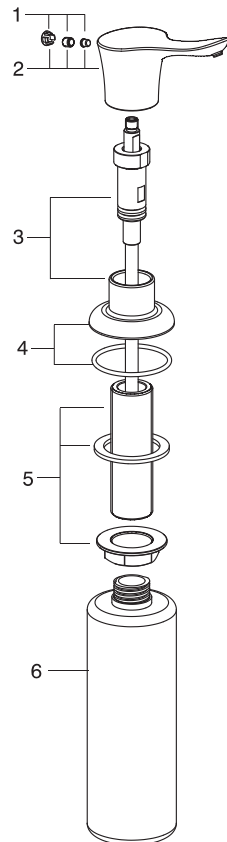

FEATURED MODEL

441756 Stainless Finish

ADDITIONAL MODEL

441755 Chrome

FEATURES

- Solid brass body
- Will fit all Blanco faucet holes
- Custom finishes match Blanco faucets
- Compliments the NAPA faucet series
- 12.5 ounce capacity

JOB INFORMATION

Job Name: _____

Contact: _____

Date Specified: _____

Specifier: _____

Contractor: _____

Model 441756 shown

NOMINAL DIMENSIONS

REACH	HEIGHT	TOTAL HEIGHT
3"	3-1/4"	3-3/4"

See next page for exploded parts drawing and parts list.

BLANCO AMERICA

800.451.5782

www.blancoamerica.com

© 2015 BLANCO AMERICA

7/15

SPEC-002

REPAIR PART GUIDE		
Num.	Description	Part #
1	Screw and cap - Stainless	441969
2	Dispenser - Stainless	441970
3	Pump Kit	441960
4	Base Kit - Stainless	441971
5	Installation Kit	441961
6	Bottle	441963