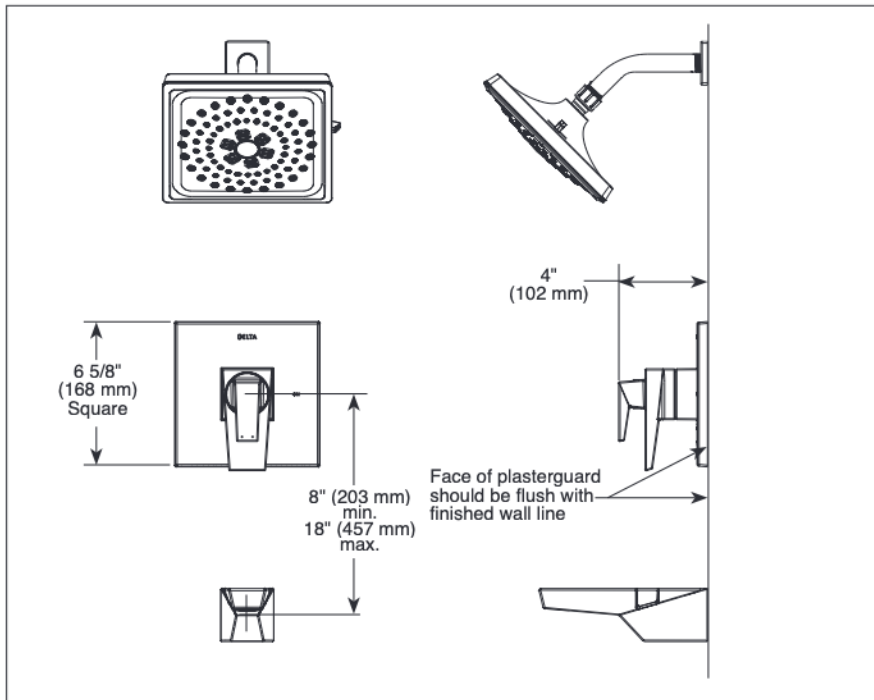

see what Delta can do™

TUB AND SHOWER FAUCET TRIM

- Trillian™ Bath Collection
- Valve Only (T17043)
- Shower Only (T17243)
- Tub/Shower (T17443)

FEATURES:

- Monitor® 17 Series pressure balanced bath mixing valve trim
- Three-setting H₂Okinetic® Technology shower head
- Lumicoat™ Finish (-PR models only)
- Lumicoat™ Finishes easily wipe clean without cleaners and chemicals on the products most commonly touched areas

STANDARD SPECIFICATIONS:

- Maintains a balanced pressure of hot and cold water even when a valve is turned on or off elsewhere in the system
- For use with MultiChoice® Universal rough valve body (R10000 Series)
- Back-to-back installation capability
- Lever volume control handle; temperature adjustment dial
- Field adjustable to limit handle rotation into hot water zone
- All parts replaceable from the front of the valve
- Max. flow rate 1.75 gpm @ 80 psi, 6.6 L/min @ 550 kPa
- Tub port maximum flow rate 6.2 gpm @ 60 psi with R10000-UNBX
- Shower arm overall horizontal length = 5 1/2" (138 mm), including threaded ends
- Red/blue pad print temperature indicators on temperature adjustment dial
- Stem extension kit RP77992 can be ordered to allow for an additional 1 3/4" wall thickness. RP77992 ships with chrome escutcheon screws.
- Universal adapter included allows for thread, sweat or slip-on installation of RP93248 and RP93249

55 E. 111th Street, Indianapolis, Indiana 46280
350 South Edgeware Road, St. Thomas, ON N5P 4L1
© 2021 Delta Faucet Company

Submitted Model No.:

Specific Features:

▲ Designate Proper Finish Suffix

Delta reserves the right (1) to make changes in specifications and materials, and (2) to change or discontinue models, both without notice or obligation. Dimensions are for reference only. See current full-line price book or www.deltafaucet.com for finish options and product availability.