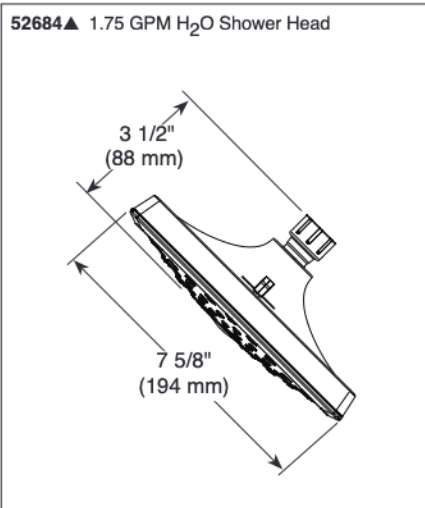

STANDARD SPECIFICATIONS:

- Maintains a balanced pressure of hot and cold water even when a valve is turned on or off elsewhere in the system
- For use with MultiChoice® Universal rough valve body (R10000 Series)
- Back-to-back installation capability
- Lever volume control handle; temperature adjustment dial
- Field adjustable to limit handle rotation into hot water zone
- All parts replaceable from the front of the valve
- Max. flow rate 1.75 gpm @ 80 psi, 6.6 L/min @ 550 kPa
- Tub port maximum flow rate 6.2 gpm @ 60 psi with R10000-UNBX
- Shower arm overall horizontal length = 5 1/2" (138 mm), including threaded ends
- Red/blue pad print temperature indicators on temperature adjustment dial
- Stem extension kit RP77992 can be ordered to allow for an additional 1 3/4" wall thickness. RP77992 ships with chrome escutcheon screws.
- Universal adapter included allows for thread, sweat or slip-on installation of RP93248 and RP93249

55 E. 111th Street, Indianapolis, Indiana 46280
350 South Edgeware Road, St. Thomas, ON N5P 4L1
© 2021 Delta Faucet Company

Submitted Model No.:

Specific Features:

▲ Designate Proper Finish Suffix

Delta reserves the right (1) to make changes in specifications and materials, and (2) to change or discontinue models, both without notice or obligation. Dimensions are for reference only. See current full-line price book or www.deltafaucet.com for finish options and product availability.