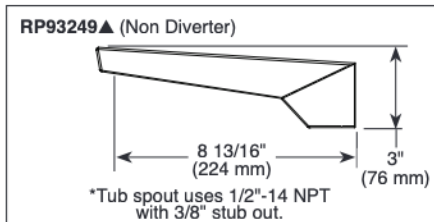

STANDARD SPECIFICATIONS:

- Maintains a balanced pressure of hot and cold water even when a valve is turned on or off elsewhere in the system
- For use with MultiChoice® Universal rough valve body (R10000 Series)
- Back-to-back installation capability
- Lever volume control handle; temperature adjustment dial
- Field adjustable to limit handle rotation into hot water zone
- All parts replaceable from the front of the valve
- Max. flow rate 1.75 gpm @ 80 psi, 6.6 L/min @ 550 kPa
- Tub port maximum flow rate 6.2 gpm @ 60 psi with R10000-UNBX
- Shower arm overall horizontal length = 5 1/2" (138 mm), including threaded ends
- Red/blue pad print temperature indicators on temperature adjustment dial
- Stem extension kit RP77992 can be ordered to allow for an additional 1 3/4" wall thickness. RP77992 ships with chrome escutcheon screws.
- Universal adapter included allows for thread, sweat or slip-on installation of RP93248 and RP93249

55 E. 111th Street, Indianapolis, Indiana 46280
350 South Edgeware Road, St. Thomas, ON N5P 4L1
© 2021 Delta Faucet Company

Submitted Model No.:

Specific Features:

▲ Designate Proper Finish Suffix

Delta reserves the right (1) to make changes in specifications and materials, and (2) to change or discontinue models, both without notice or obligation. Dimensions are for reference only. See current full-line price book or www.deltafaucet.com for finish options and product availability.