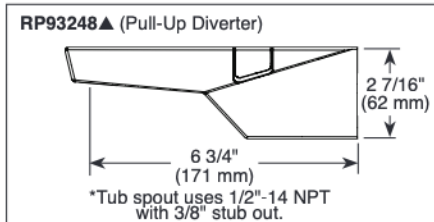

STANDARD SPECIFICATIONS:

- Maintains a balanced pressure of hot and cold water even when a valve is turned on or off elsewhere in the system
- For use with MultiChoice® Universal rough valve body (R10000 Series)
- Back-to-back installation capability
- Lever volume control handle; temperature adjustment dial
- Field adjustable to limit handle rotation into hot water zone
- All parts replaceable from the front of the valve
- Max. flow rate 1.75 gpm @ 80 psi, 6.6 L/min @ 550 kPa
- Tub port maximum flow rate 6.2 gpm @ 60 psi with R10000-UNBX
- Shower arm overall horizontal length = 5 1/2" (138 mm), including threaded ends
- Red/blue pad print temperature indicators on temperature adjustment dial
- Stem extension kit RP77992 can be ordered to allow for an additional 1 3/4" wall thickness. RP77992 ships with chrome escutcheon screws.
- Universal adapter included allows for thread, sweat or slip-on installation of RP93248 and RP93249

55 E. 111th Street, Indianapolis, Indiana 46280
350 South Edgeware Road, St. Thomas, ON N5P 4L1
© 2021 Delta Faucet Company

Submitted Model No.:

Specific Features:

▲ Designate Proper Finish Suffix

Delta reserves the right (1) to make changes in specifications and materials, and (2) to change or discontinue models, both without notice or obligation. Dimensions are for reference only. See current full-line price book or www.deltafaucet.com for finish options and product availability.