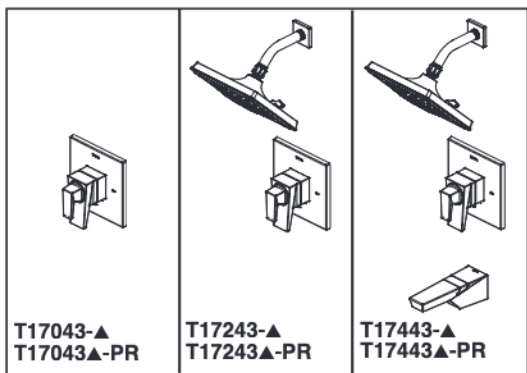

see what Delta can do™

TUB AND SHOWER FAUCET TRIM

- Trillian™ Bath Collection
- Valve Only (T17043)
- Shower Only (T17243)
- Tub/Shower (T17443)

FEATURES:

- Monitor® 17 Series pressure balanced bath mixing valve trim
- Three-setting H₂Okinetic® Technology shower head
- Lumicoat™ Finish (-PR models only)
- Lumicoat™ Finishes easily wipe clean without cleaners and chemicals on the products most commonly touched areas

STANDARD SPECIFICATIONS:

- Maintains a balanced pressure of hot and cold water even when a valve is turned on or off elsewhere in the system
- For use with MultiChoice® Universal rough valve body (R10000 Series)
- Back-to-back installation capability
- Lever volume control handle; temperature adjustment dial
- Field adjustable to limit handle rotation into hot water zone
- All parts replaceable from the front of the valve
- Max. flow rate 1.75 gpm @ 80 psi, 6.6 L/min @ 550 kPa
- Tub port maximum flow rate 6.2 gpm @ 60 psi with R10000-UNBX
- Shower arm overall horizontal length = 5 1/2" (138 mm), including threaded ends
- Red/blue pad print temperature indicators on temperature adjustment dial
- Stem extension kit RP77992 can be ordered to allow for an additional 1 3/4" wall thickness. RP77992 ships with chrome escutcheon screws.
- Universal adapter included allows for thread, sweat or slip-on installation of RP93248 and RP93249

55 E. 111th Street, Indianapolis, Indiana 46280
350 South Edgeware Road, St. Thomas, ON N5P 4L1
© 2021 Delta Faucet Company

Submitted Model No.:

Specific Features:

▲ Designate Proper Finish Suffix

Delta reserves the right (1) to make changes in specifications and materials, and (2) to change or discontinue models, both without notice or obligation. Dimensions are for reference only. See current full-line price book or www.deltafaucet.com for finish options and product availability.